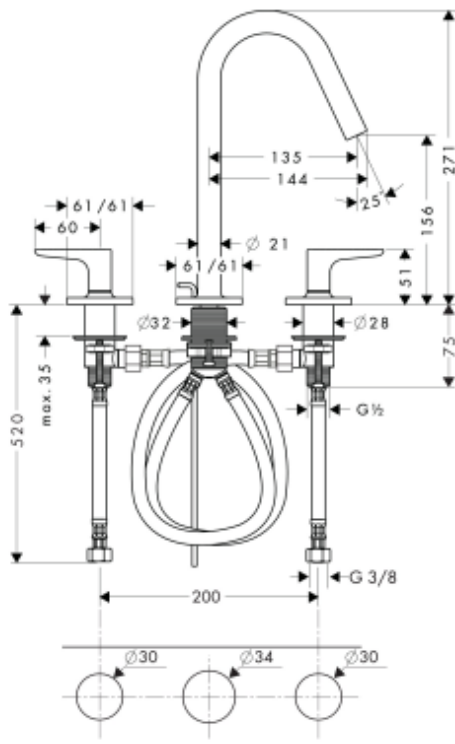

Brand : Axor, Germany
 Name : Citterio M 3-hole Basin Mixer 160 with Lever Handle, Escutcheon
 Item Code : 34133.000
 Designer : Antonio Citterio
 Color / Finish : Chrome
 Dimensions :

Product info:

- consists of: 3-hole basin mixer, pop-up waste set
- ComfortZone 160
- projection 135 mm
- spray type: normal spray
- flow rate at 3 bar: 5 l/min
- ceramic valves hot/ cold 90°
- suitable for continuous flow water heaters

Add-ons :

- 2 x angle valve 1/2 x 3/8 w/ conical nut
- 1 x p-trap

Technology

Flowchart

① with flow limiter
 ② without flow limiter

Flushing of pipe must be done before fittings are installed. Failure to do so voids the warranty.