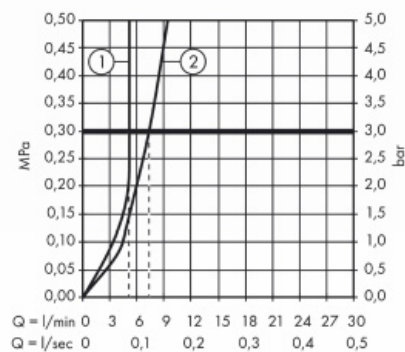

Add-ons :

- 2 x angle valve 1/2 x 3/8 w/ conical nut
- 1 x p-trap

Technology

Flowchart

① with flow limiter
 ② without flow limiter

Flushing of pipe must be done before fittings are installed. Failure to do so voids the warranty.