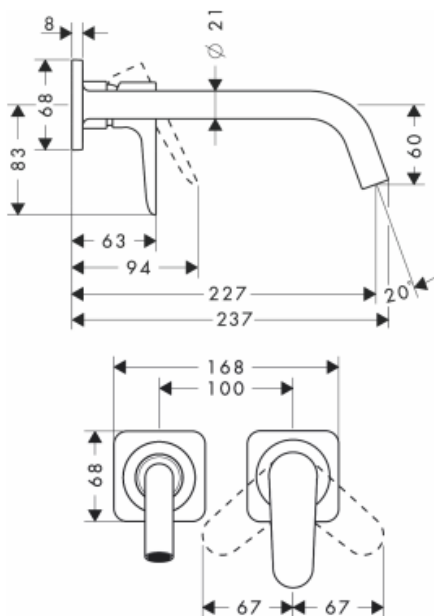

Brand : Axor, Germany
 Name : Citterio M 3-hole Basin Mixer Wall Mounted, 226mm, Lever Handle,
 Item Code : 34116.000
 Designer : Antonio Citterio
 Color / Finish : Chrome
 Dimensions :

Product info:

- consists of: single lever basin mixer for concealed installation wall-mounted, non-closing waste set
- projection 227 mm
- normal spray
- flow rate at 3 bar: 5 l/min
- ceramic cartridge
- temperature limitation adjustable
- suitable for continuous flow water heaters
- handle can be positioned on the right or left, depends on the basic set installation

Add-ons :

- 1 x 13622.180 basic set for 2-hole wall basin mixer
- 1 x p-trap

Technology

Flowchart

Flushing of pipe must be done before fittings are installed. Failure to do so voids the warranty.

Follow cleaning instructions and avoid using any harmful chemicals.