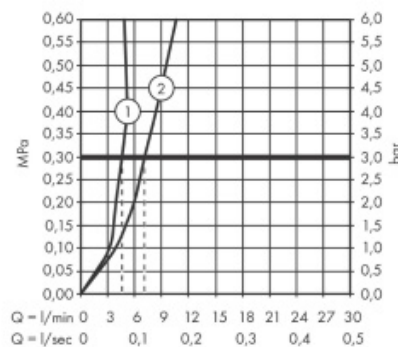

Brand : Axor, Germany
 Name : Citterio M 3-hole Basin Mixer Wall Mounted, 226mm, Lever Handle,
 Item Code : 34116.000
 Designer : Antonio Citterio
 Color / Finish : Chrome
 Dimensions :

Product info:

- consists of: single lever basin mixer for concealed installation wall-mounted, non-closing waste set
- projection 227 mm
- normal spray
- flow rate at 3 bar: 5 l/min
- ceramic cartridge
- temperature limitation adjustable
- suitable for continuous flow water heaters
- handle can be positioned on the right or left, depends on the basic set installation

Add-ons :

- 1 x 13622.180 basic set for 2-hole wall basin mixer
- 1 x p-trap

Technology

Flowchart

Flushing of pipe must be done before fittings are installed. Failure to do so voids the warranty.

Follow cleaning instructions and avoid using any harmful chemicals.