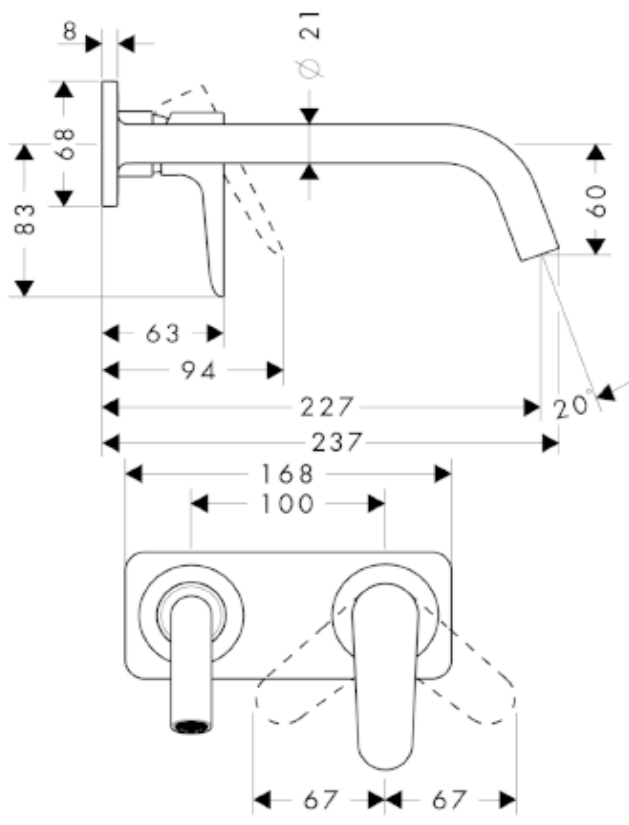

REMINDER: Pipe flushing must be done before faucets are installed. Failure to do so voids the warranty.
Do not use cleaners containing abrasive cleansers, ammonia, bleach, acids, waxes, alcohol, solvents or other products not recommended for chrome.
All information is for reference only, installation shall always be based on the actual product delivered.