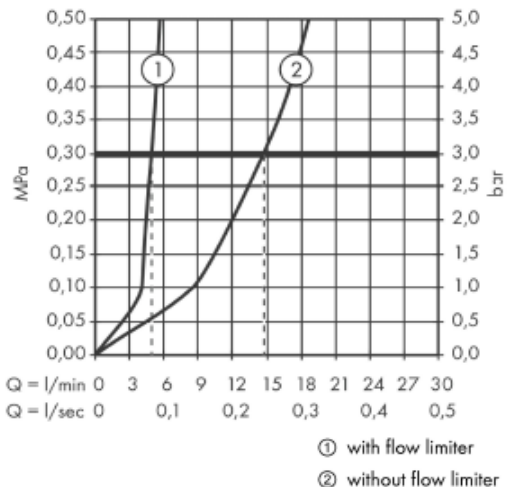

REMINDER: Pipe flushing must be done before faucets are installed. Failure to do so voids the warranty.
Do not use cleaners containing abrasive cleansers, ammonia, bleach, acids, waxes, alcohol, solvents or other products not recommended for chrome.
All information is for reference only, installation shall always be based on the actual product delivered.