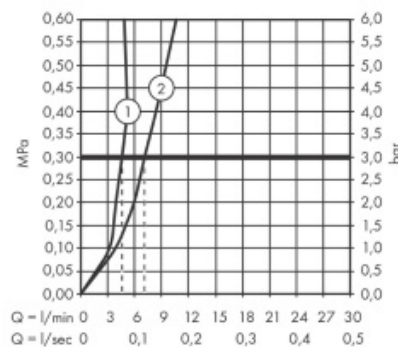

- consists of: 3-hole basin mixer for concealed installation wall-mounted, non-closing waste set
- projection 227 mm
- spray type: normal spray
- flow rate at 3 bar: 5 l/min
- ceramic cartridge
- temperature limitation adjustable
- suitable for continuous flow water heaters
- handle can be positioned on the right or left, depends on the basic set installation

Add-ons :

- 1 x 13622.180 basic set for 2-hole wall basin mixer
- 1 x p-trap

Technology

Flowchart

- ① With flow limiter
 ② Without flow limiter

Flushing of pipe must be done before fittings are installed. Failure to do so voids the warranty.