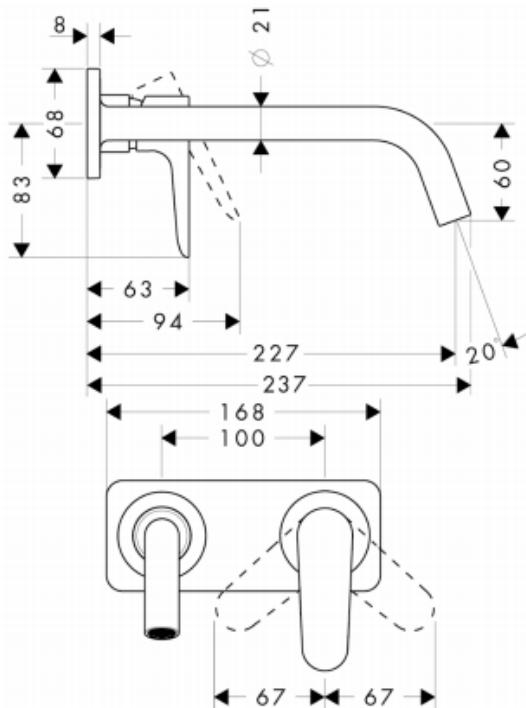

Brand : Axor, Germany
 Name : Citterio M 3-hole Basin Mixer Wall Mounted, 226mm, Lever Handle, Plate
 Item Code : 34115.000
 Designer : Antonio Citterio
 Color / Finish : Chrome
 Dimensions :

Product info:

- consists of: 3-hole basin mixer for concealed installation wall-mounted, non-closing waste set
- projection 227 mm
- spray type: normal spray
- flow rate at 3 bar: 5 l/min
- ceramic cartridge
- temperature limitation adjustable
- suitable for continuous flow water heaters
- handle can be positioned on the right or left, depends on the basic set installation

Add-ons :

- 1 x 13622.180 basic set for 2-hole wall basin mixer
- 1 x p-trap

Technology

Flowchart

- ① With flow limiter
 ② Without flow limiter

Flushing of pipe must be done before fittings are installed. Failure to do so voids the warranty.