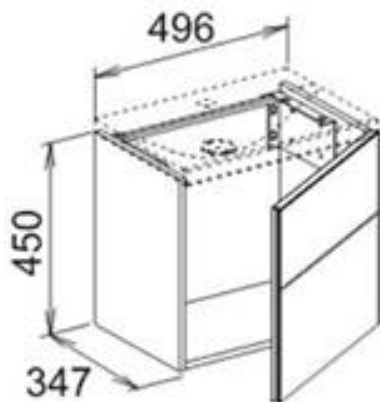

Flushing of pipe must be done before fittings are installed. Failure to do so voids the warranty.

Follow cleaning instructions and avoid using any harmful chemicals.

All information is for reference only. Installation shall always be based on the specs provided with actual delivered items.

For more info, visit www.kuysen.com