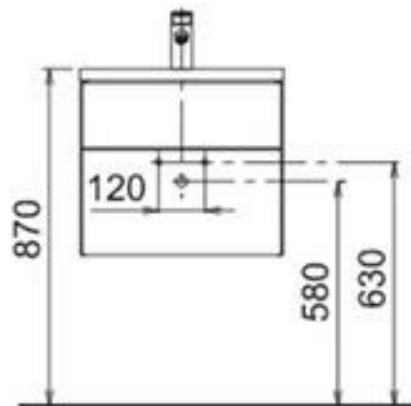

Brand : KEUCO, Germany  
 Name : EDITION 11 Cast Mineral Basin + ROYAL REFLEX Vanity Unit  
 Item Code : 34091 315001 – washbasin  
 34090 140002 – vanity unit  
 Designer : Keuco  
 Color / Finish: Truffle Glass Front  
 Dimensions : Overall (LxWxH in cm)  
 49.6 x 34.7 x 45cm

**Product info:**

- Washbasin with single tap hole and no overflow
- Counter with tap hole
- Single door with soft closing

Flushing of pipe must be done before fittings are installed. Failure to do so voids the warranty.