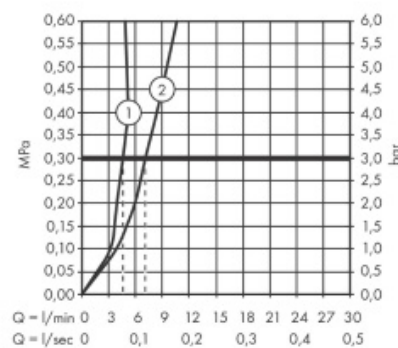

Brand : Axor, Germany
 Name : Citterio M Single Lever Basin Mixer 100
 Item Code : 34010.000
 Designer : Antonio Citterio
 Color / Finish : Chrome
 Dimensions :

Product info:

- consists of: single lever basin mixer, pop-up waste set
- ComfortZone 100
- projection 128 mm
- spray type: normal spray
- flow rate at 3 bar: 5 l/min
- ceramic cartridge
- temperature limitation adjustable
- suitable for continuous flow water heaters

Add-ons :

- 2 x angle valve 1/2 x 3/8 w/ conical nut
- 1 x p-trap

Technology

Flowchart

- ① With flow limiter
 ② Without flow limiter

Flushing of pipe must be done before fittings are installed. Failure to do so voids the warranty.