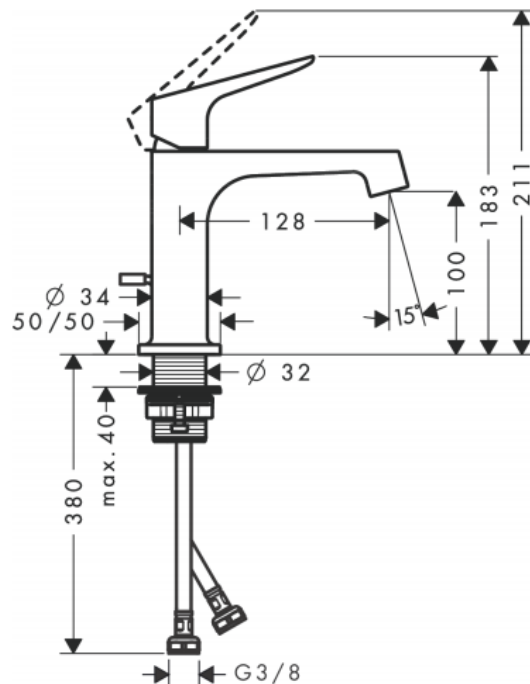

Brand : Axor, Germany
 Name : Citterio M Single Lever Basin Mixer 100
 Item Code : 34010.000
 Designer : Antonio Citterio
 Color / Finish : Chrome
 Dimensions :

Product info:

- consists of: single lever basin mixer, pop-up waste set
- ComfortZone 100
- projection 128 mm
- spray type: normal spray
- flow rate at 3 bar: 5 l/min
- ceramic cartridge
- temperature limitation adjustable
- suitable for continuous flow water heaters

Add-ons :

- 2 x angle valve 1/2 x 3/8 w/ conical nut
- 1 x p-trap

Technology

Flowchart

- ① With flow limiter
 ② Without flow limiter

Flushing of pipe must be done before fittings are installed. Failure to do so voids the warranty.