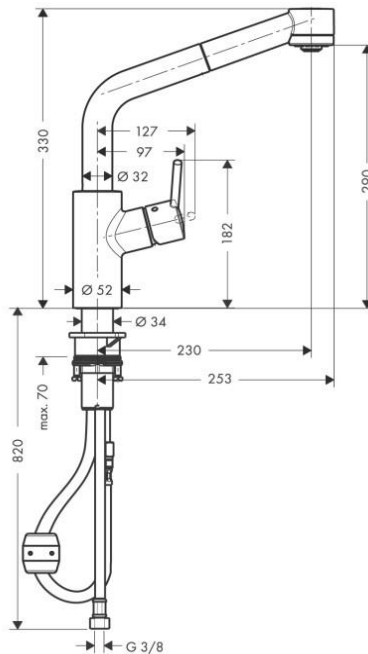

SPECIFICATION SHEET - fittings

BRAND:	hansgrohe	Product Photo:
ORIGIN:	Germany	
SERIES:	Sink Mixers	
PRODUCT DESCRIPTION:	Allegra Talis S Single lever kitchen mixer SemiArc with pull-out spray Flow rate: 10 l./min. at 3 bar Flow pressure; 1~5 bar (15~70 psi)	
MODEL No.	32856 000	
FINISH/COLOUR:	Chrome-plated	
DIMENSIONS:	330mm height 230mm spout projection	
OPTIONAL MATCHING PARTS:	2x angle valve 1/2"x3/8"	

Technical Informations: Suitable for continous flow water heater

REMINDER:	Pipe flushing must be done before faucets are installed. Failure to do so voids the warranty.
	Do not use cleaners containing abrasive cleansers, ammonia, bleach, acids, waxes, alcohol, solvents or other products not recommended for chrome.
	All information is for reference only, installation shall always be based on the actual product delivered.