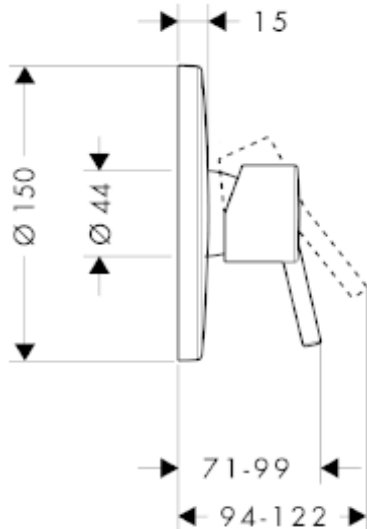

SPECIFICATION SHEET - fittings

BRAND:	hansgrohe	Product Photo:
ORIGIN:	Germany	
SERIES:	Talis' S	
PRODUCT DESCRIPTION:	Finish set for concealed shower mixer • Flow rate: 22 l./min. at 3 bar • Flow pressure; 1~5 bar (15~70 psi)	
MODEL No.	32675 000	
FINISH/COLOUR:	Chrome-plated	
DIMENSIONS:	Ø150mm	
OPTIONAL MATCHING PARTS:	Universal iBox	

Technical Informations: Suitable for continous flow water heater

REMINDER: Pipe flushing must be done before faucets are installed. Failure to do so voids the warranty.
Do not use cleaners containing abrasive cleansers, ammonia, bleach, acids, waxes, alcohol, solvents or other products not recommended for chrome.
All information is for reference only, installation shall always be based on the actual product delivered.