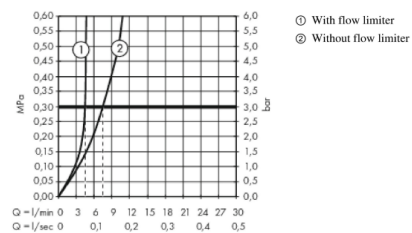

Product info:

- consists of: Basin mixer, push-open waste set (metal)
- ComfortZone 110
- projection 135 mm
- spray type: normal spray
- flow rate at 3 bar: 5 l/min
- Select cartridge with temperature control
- temperature limitation adjustable
- suitable for continuous flow water

Add-ons

- 2 x Angle valve 1/2 x 3/8 with conical nut
- 1 x P-trap

Technology

Design awards

Flowchart

Flushing of pipe must be done before fittings are installed. Failure to do so voids the warranty.

Follow cleaning instructions and avoid using any harmful chemicals.