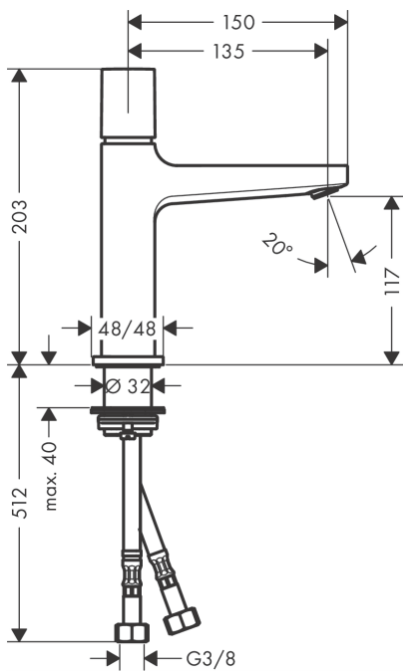

Brand : HANSGROHE, Germany
 Name : METROPOL basin mixer 110 SELECT with push-open waste set
 Item Code : 32571.000
 Designer : Hansgrohe
 Color / Finish : Chrome
 Dimensions : Overall (LxWxH in cm)
 21.9 x 19.3 x 8.5cm

Product info:

- consists of: Basin mixer, push-open waste set (metal)
- ComfortZone 110
- projection 135 mm
- spray type: normal spray
- flow rate at 3 bar: 5 l/min
- Select cartridge with temperature control
- temperature limitation adjustable
- suitable for continuous flow water

Add-ons

- 2 x Angle valve 1/2 x 3/8 with conical nut
- 1 x P-trap

Technology

Design awards

Flowchart

Flushing of pipe must be done before fittings are installed. Failure to do so voids the warranty.

Follow cleaning instructions and avoid using any harmful chemicals.