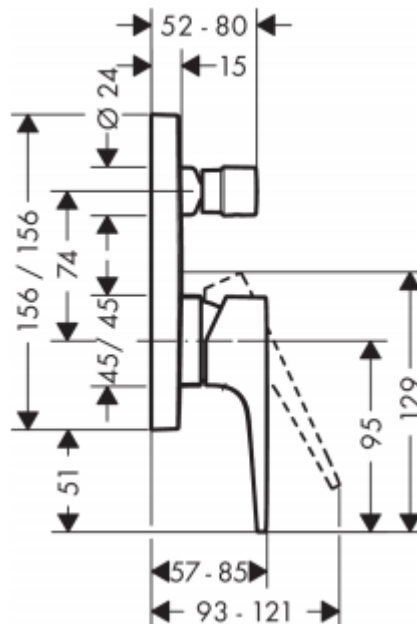

K U Y S E N
ENTERPRISES, INC.

hansgrohe

Brand : HANSGROHE, Germany
Name : METROPOL Concealed bath/shower mixer
Item Code : 32545.990
Designer :
Color / Finish: Polished Gold Optic
Dimensions : Overall (LxWxH in cm)

Product info:

- connection type: basic set
- flow rate upper outlet: 21 l/min
- flow rate lower outlet: 29 l/min
- min. operating pressure: 1 bar
- max. operating pressure: 10 bar
- ceramic cartridge
- temperature limitation adjustable
- diverter with automatic resetting

Add-ons:

- 1 x 01800.180 concealed part
- 1 x 97759.000 coupling set

Flushing of pipe must be done before fittings are installed. Failure to do so voids the warranty.

Follow cleaning instructions and avoid using any harmful chemicals.