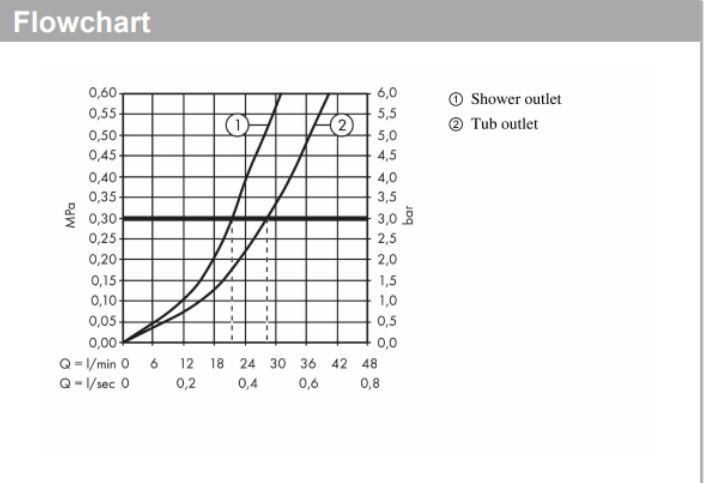

Flushing of pipe must be done before fittings are installed. Failure to do so voids the warranty.

Follow cleaning instructions and avoid using any harmful chemicals.

All information is for reference only. Installation shall always be based on the specs provided with actual delivered items.

For more info, visit www.kuysen.com