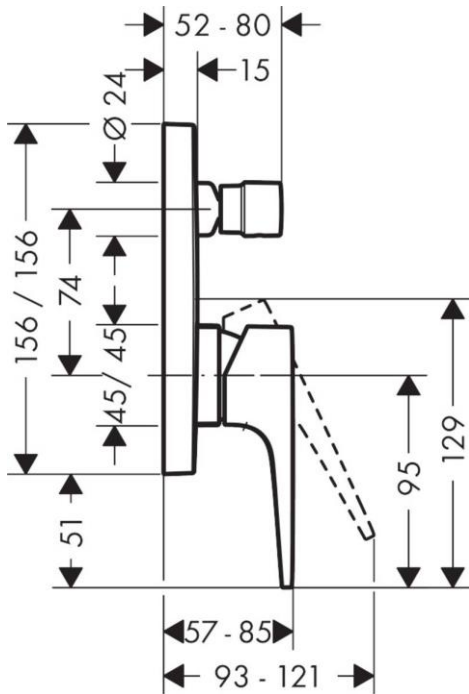

Flushing of pipe must be done before fittings are installed. Failure to do so voids the warranty.

Follow cleaning instructions and avoid using any harmful chemicals.

All information is for reference only. Installation shall always be based on the specs provided with actual delivered items.

For more info, visit www.kuysen.com