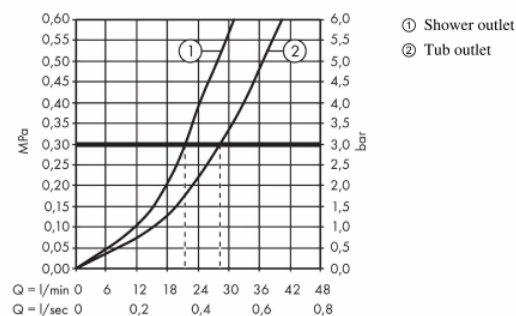

Flowchart

Flushing of pipe must be done before fittings are installed. Failure to do so voids the warranty.

Follow cleaning instructions and avoid using any harmful chemicals.

All information is for reference only. Installation shall always be based on the specs provided with actual delivered items.

For more info, visit www.kuysen.com