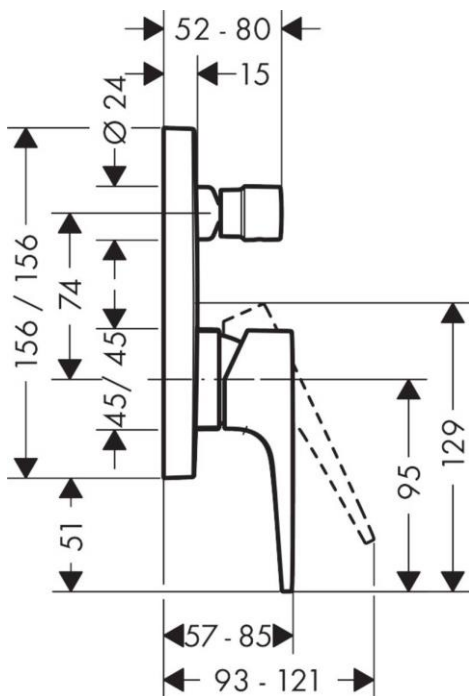

Brand : HANSGROHE, Germany
 Name : METROPOL Single lever bath mixer for concealed installation with lever handle
 Item Code : 32545.000
 Designer : Hansgrohe
 Color / Finish : Chrome
 Dimensions : Overall (LxWxH in cm)
 15.6x 12.1x 20.7cm

Product info:

- connection type: basic set
- flow rate upper outlet: 21 l/min
- flow rate lower outlet: 29 l/min
- min. operating pressure: 1 bar
- max. operating pressure: 10 bar
- ceramic cartridge
- temperature limitation adjustable
- diverter with automatic resetting
- non-return valve

Add-on

- 1 x 01800.180 universal ibox
- 1 x 97759.000 coupling set

Flowchart

Flushing of pipe must be done before fittings are installed. Failure to do so voids the warranty.

Follow cleaning instructions and avoid using any harmful chemicals.