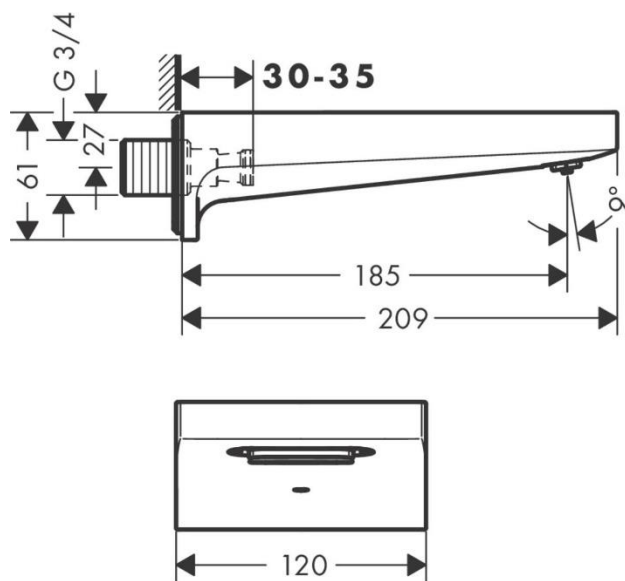

Brand : HANSGROHE, Germany
 Name : METROPOL bath spout
 Item Code : 32543.670
 Designer : Hansgrohe
 Color / Finish : Matt Black
 Dimensions : Overall (LxWxH in cm)
 12 x 61 x 61cm

Product info:

- connection type: G 3/4
- projection 185 mm
- wall-mounted
- flow rate: 21 l/min
- spray type: wide flood jet

Technology

Flowchart

The consumption was measured in combination with the appropriate fittings (thermostat/mixer/ in-wall valve) to reflect actual application in practice.

Flushing of pipe must be done before fittings are installed. Failure to do so voids the warranty.