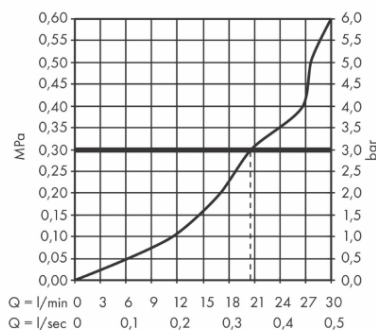

Brand : HANSGROHE, Germany
 Name : METROPOL bath spout
 Item Code : 32543.670
 Designer : Hansgrohe
 Color / Finish : Matt Black
 Dimensions : Overall (LxWxH in cm)
 12 x 61 x 61cm

Product info:

- connection type: G 3/4
- projection 185 mm
- wall-mounted
- flow rate: 21 l/min
- spray type: wide flood jet

Technology

Flowchart

The consumption was measured in combination with the appropriate fittings (thermostat/mixer/ in-wall valve) to reflect actual application in practice.

Flushing of pipe must be done before fittings are installed. Failure to do so voids the warranty.