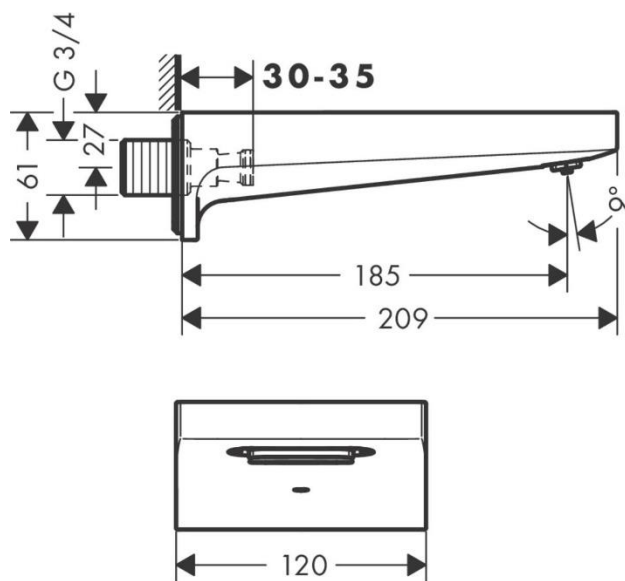

Brand : HANSGROHE, Germany
 Name : METROPOL bath spout
 Item Code : 32543.000
 Designer : Hansgrohe
 Color / Finish : Chrome
 Dimensions : Overall (LxWxH in cm)
 12 x 61 x 61cm

Product info:

- connection type: G 3/4
- projection 185 mm
- wall-mounted
- flow rate: 21 l/min
- spray type: wide flood jet

Technology

Flowchart

The consumption was measured in combination with the appropriate fittings (thermostat/mixer/ in-wall valve) to reflect actual application in practice.

Flushing of pipe must be done before fittings are installed. Failure to do so voids the warranty.