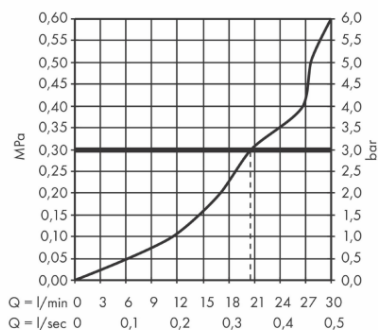

Brand : HANSGROHE, Germany
 Name : METROPOL bath spout
 Item Code : 32543.000
 Designer : Hansgrohe
 Color / Finish : Chrome
 Dimensions : Overall (LxWxH in cm)
 12 x 61 x 61cm

Product info:

- connection type: G 3/4
- projection 185 mm
- wall-mounted
- flow rate: 21 l/min
- spray type: wide flood jet

Technology

Flowchart

The consumption was measured in combination with the appropriate fittings (thermostat/mixer/ in-wall valve) to reflect actual application in practice.

Flushing of pipe must be done before fittings are installed. Failure to do so voids the warranty.