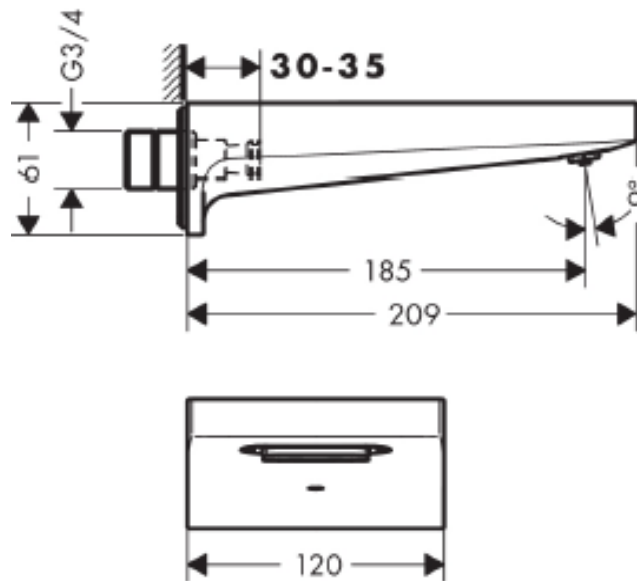

SPECIFICATION SHEET - fittings

BRAND:	hansgrohe	Product Photo:
ORIGIN:	Germany	
SERIES:	Metropol	
PRODUCT DESCRIPTION:	Bath spout - Cascade • spray type: wide flood jet • flow rate: 28 l/min	
MODEL No.	32543 000	
FINISH/COLOUR:	Chrome-plated	
DIMENSIONS:	209mm L x 120mm W x 61mm H 185mm spout projection	
OPTIONAL MATCHING PARTS:		

Technical Informations: Suitable for continous flow water heater

REMINDER:	Pipe flushing must be done before faucets are installed. Failure to do so voids the warranty. Do not use cleaners containing abrasive cleansers, ammonia, bleach, acids, waxes, alcohol, solvents or other products not recommended for chrome. All information is for reference only, installation shall always be based on the actual product delivered.