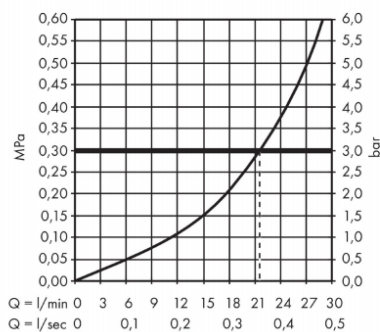

Brand : HANSGROHE, Germany
 Name : METROPOL bath spout
 Item Code : 32542.000
 Designer : Hansgrohe
 Color / Finish : Chrome
 Dimensions : Overall (LxWxH in cm)
 6.8 x 18 x 6.8cm

Product info:

- connection type: G 3/4
- projection 167.5 mm
- wall-mounted
- maximum flow rate at 3 bar: 21 l/min
- flow rate: 21 l/min
- spray type: normal spray

Technology

Flowchart

The consumption was measured in combination with the appropriate fittings (thermostat/mixer/in-wall valve) to reflect actual application in practice.

Flushing of pipe must be done before fittings are installed. Failure to do so voids the warranty.