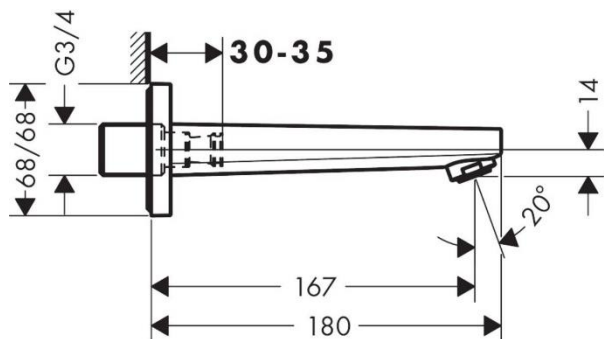

Brand : HANSGROHE, Germany
 Name : METROPOL bath spout
 Item Code : 32542.000
 Designer : Hansgrohe
 Color / Finish : Chrome
 Dimensions : Overall (LxWxH in cm)
 6.8 x 18 x 6.8cm

Product info:

- connection type: G 3/4
- projection 167.5 mm
- wall-mounted
- maximum flow rate at 3 bar: 21 l/min
- flow rate: 21 l/min
- spray type: normal spray

Technology

Flowchart

The consumption was measured in combination with the appropriate fittings (thermostat/mixer/in-wall valve) to reflect actual application in practice.

Flushing of pipe must be done before fittings are installed. Failure to do so voids the warranty.