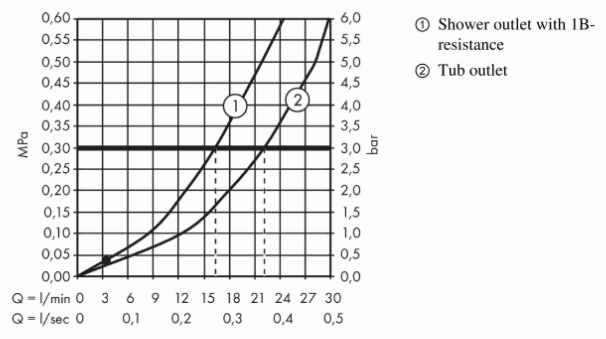

Technology

Flowchart