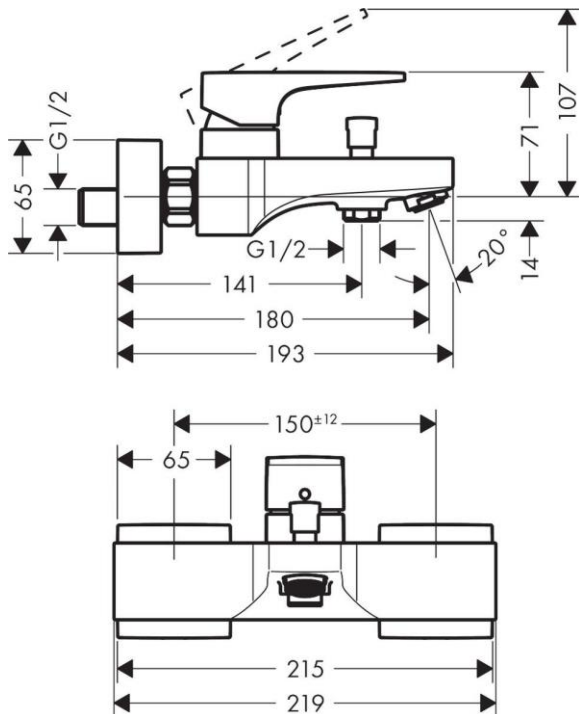

Brand : HANSRGOHE, Germany
Name : METROPOL Single lever bath mixer for exposed installation with lever handle
Item Code : 32540.670
Designer : Hansgrohe
Color / Finish : Matt Black
Dimensions : Overall (LxWxH in cm) 21.9x 19.3x 13.95cm

Product info:

- projection 180 mm
- connection type: s-shaped connections
- center distance: 150 ± 12 mm
- spray type mixer: normal spray
- flow rate for bath spout at 3 bar: 22 l/min
- flow rate of hand shower at 3 bar: 16 l/min
- min. operating pressure: 1 bar
- max. operating pressure: 10 bar
- ceramic cartridge
- temperature limitation adjustable
- diverter with automatic resetting
- intrinsically safe against backflow
- suitable for continuous flow water heaters