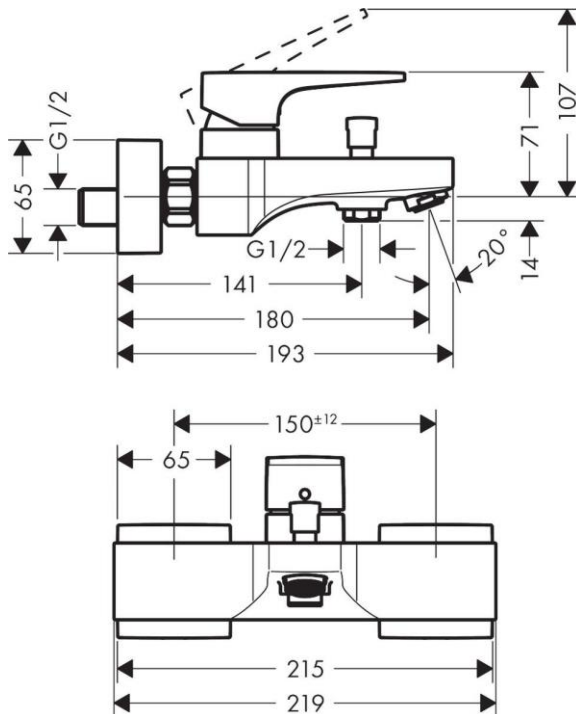

**Brand :** HANSRGOHE, Germany  
**Name :** METROPOL Single lever bath mixer for exposed installation with lever handle  
**Item Code :** 32540.000  
**Designer :** Hansgrohe  
**Color / Finish :** Chrome  
**Dimensions :** Overall (LxWxH in cm) 21.9x 19.3x 13.95cm

**Product info:**

- projection 180 mm
- connection type: s-shaped connections
- center distance: 150 ± 12 mm
- spray type mixer: normal spray
- flow rate for bath spout at 3 bar: 22 l/min
- flow rate of hand shower at 3 bar: 16 l/min
- min. operating pressure: 1 bar
- max. operating pressure: 10 bar
- ceramic cartridge
- temperature limitation adjustable
- diverter with automatic resetting
- intrinsically safe against backflow
- suitable for continuous flow water heaters