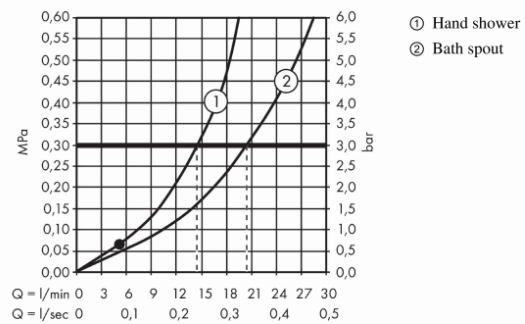

Product info:

- consists of single lever bath mixer floor standing, baton hand shower, shower hose, shower holder
- projection 235 mm
- connection type: basic set
- spray type mixer: normal spray
- spray type hand shower: Rain, MonoRain
- flow rate for bath spout at 3 bar: 20 l/min
- flow rate of hand shower at 3 bar: 14 l/min
- min. operating pressure: 1 bar / max 10 bar
- ceramic cartridge
- temperature limitation adjustable
- diverter with automatic resetting
- non-return valve

Add-ons

- 1 x 10452.180 basic set for single lever bath mixer floor-standing

Technology

Flowchart

Flushing of pipe must be done before fittings are installed. Failure to do so voids the warranty.

Follow cleaning instructions and avoid using any harmful chemicals.