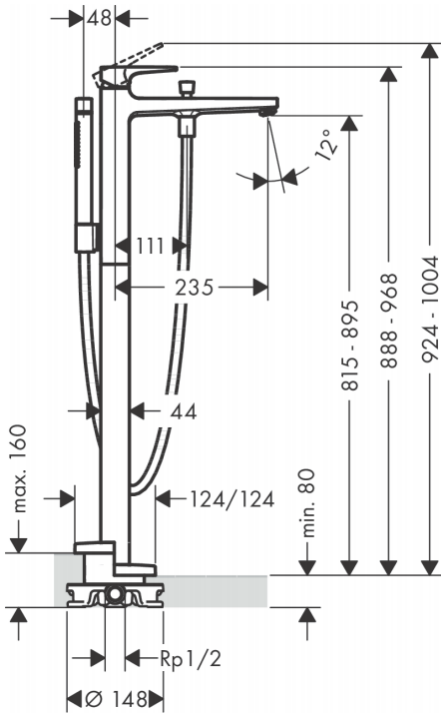

Brand : HANSGROHE, Germany
Name : METROPOL single lever bath mixer floor-standing with lever handle
Item Code : 32532.67 0
Designer : Hansgrohe
Color / Finish : Matt Black
Dimensions : Overall (LxWxH in cm)
 30.9 x 12.4 x 100.4

Product info:

- consists of single lever bath mixer floor standing, baton hand shower, shower hose, shower holder
- projection 235 mm
- connection type: basic set
- spray type mixer: normal spray
- spray type hand shower: Rain, MonoRain
- flow rate for bath spout at 3 bar: 20 l/min
- flow rate of hand shower at 3 bar: 14 l/min
- min. operating pressure: 1 bar / max 10 bar
- ceramic cartridge
- temperature limitation adjustable
- diverter with automatic resetting
- non-return valve

Add-ons

- 1 x 10452.180 basic set for single lever bath mixer floor-standing

Technology

Flowchart

Flushing of pipe must be done before fittings are installed. Failure to do so voids the warranty.

Follow cleaning instructions and avoid using any harmful chemicals.