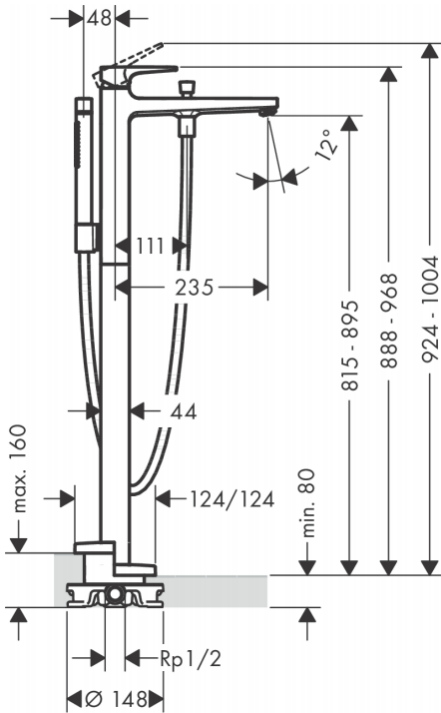

Brand : HANSGROHE, Germany
 Name : METROPOL single lever bath mixer floor-standing with lever handle
 Item Code : 32532.000
 Designer : Hansgrohe
 Color / Finish : Chrome
 Dimensions : Overall (LxWxH in cm)
 30.9 x 12.4 x 100.4

Product info:

- consists of single lever bath mixer floor standing, baton hand shower, shower hose, shower holder
- projection 235 mm
- connection type: basic set
- spray type mixer: normal spray
- spray type hand shower: Rain, MonoRain
- flow rate for bath spout at 3 bar: 20 l/min
- flow rate of hand shower at 3 bar: 14 l/min
- min. operating pressure: 1 bar / max 10 bar
- ceramic cartridge
- temperature limitation adjustable
- diverter with automatic resetting
- non-return valve

Add-ons

- 1 x 10452.180 basic set for single lever bath mixer floor-standing

Technology

Flowchart

Flushing of pipe must be done before fittings are installed. Failure to do so voids the warranty.

Follow cleaning instructions and avoid using any harmful chemicals.