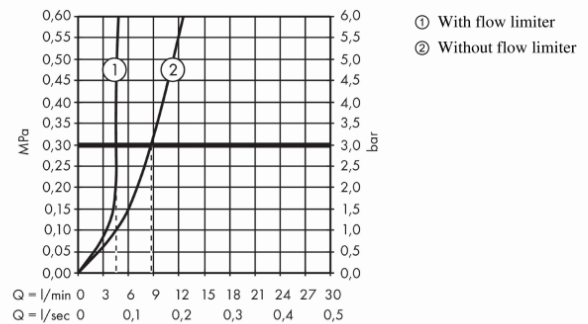

**Product info**

- Consists of: single lever basin mixer for concealed installation wall-mounted, waste set
- Projection 225 mm
- Spray type: normal spray
- Flow rate at 3 bar: 5 l/min
- Ceramic cartridge
- Temperature limitation adjustable
- Suitable for continuous flow water heaters
- Non-closing waste set
- Material waste set: metal
- Handle can be positioned on the right or left, depends on the basic set installation

**Add-ons**

- 1 x 13622.180 Basic set for wall-mounted basin mixer
- 1 x P-trap

**Technology**

**Flowchart**

Flushing of pipe must be done before fittings are installed. Failure to do so voids the warranty.