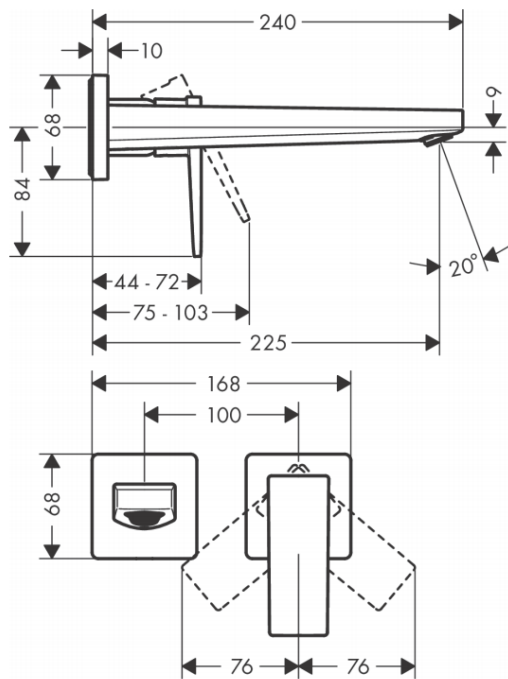

**Brand :** HANSGROHE, Germany  
**Name :** METROPOL Single Lever Basin Mixer Wall-mounted with Lever Handle  
**Item Code :** 32526.670  
**Designer :** Hansgrohe  
**Color / Finish :** Matt Black  
**Dimensions :**

**Product info**

- Consists of: single lever basin mixer for concealed installation wall-mounted, waste set
- Projection 225 mm
- Spray type: normal spray
- Flow rate at 3 bar: 5 l/min
- Ceramic cartridge
- Temperature limitation adjustable
- Suitable for continuous flow water heaters
- Non-closing waste set
- Material waste set: metal
- Handle can be positioned on the right or left, depends on the basic set installation

**Add-ons**

- 1 x 13622.180 Basic set for wall-mounted basin mixer
- 1 x P-trap

**Technology**

**Flowchart**

Flushing of pipe must be done before fittings are installed. Failure to do so voids the warranty.