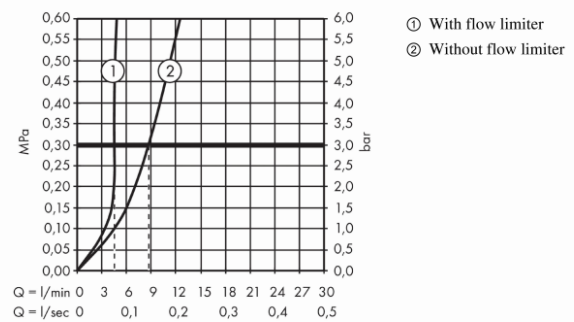

Brand : HANSGROHE, Germany
 Name : METROPOL Single Lever Basin Mixer
 Wall-mounted with Lever Handle
 Item Code : 32526.000
 Designer : Hansgrohe
 Color / Finish : Chrome
 Dimensions :

Product info

- Consists of: single lever basin mixer for concealed installation wall-mounted, waste set
- Projection 225 mm
- Spray type: normal spray
- Flow rate at 3 bar: 5 l/min
- Ceramic cartridge
- Temperature limitation adjustable
- Suitable for continuous flow water heaters
- Non-closing waste set
- Material waste set: metal
- Handle can be positioned on the right or left, depends on the basic set installation

Add-ons

- 1 x 13622.180 Basic set for wall-mounted basin mixer
- 1 x P-trap

Technology

Flowchart

Flushing of pipe must be done before fittings are installed. Failure to do so voids the warranty.

Follow cleaning instructions and avoid using any harmful chemicals.