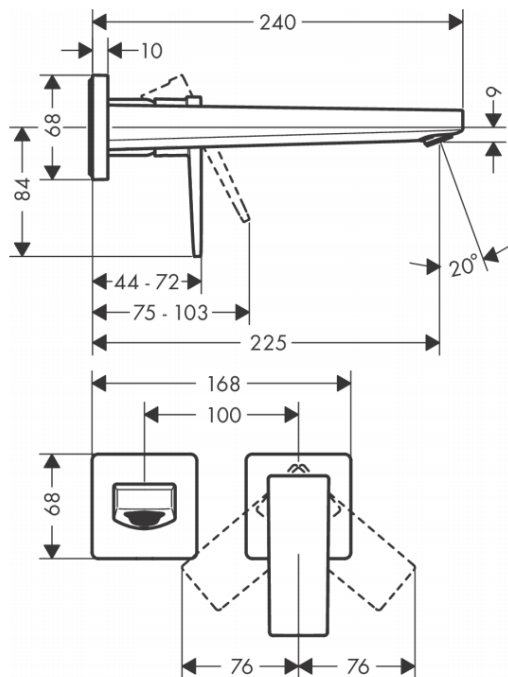

Brand : HANSGROHE, Germany
 Name : METROPOL Single Lever Basin Mixer
 Wall-mounted with Lever Handle
 Item Code : 32526.000
 Designer : Hansgrohe
 Color / Finish : Chrome
 Dimensions :

Product info

- Consists of: single lever basin mixer for concealed installation wall-mounted, waste set
- Projection 225 mm
- Spray type: normal spray
- Flow rate at 3 bar: 5 l/min
- Ceramic cartridge
- Temperature limitation adjustable
- Suitable for continuous flow water heaters
- Non-closing waste set
- Material waste set: metal
- Handle can be positioned on the right or left, depends on the basic set installation

Add-ons

- 1 x 13622.180 Basic set for wall-mounted basin mixer
- 1 x P-trap

Technology

Flowchart

Flushing of pipe must be done before fittings are installed. Failure to do so voids the warranty.

Follow cleaning instructions and avoid using any harmful chemicals.