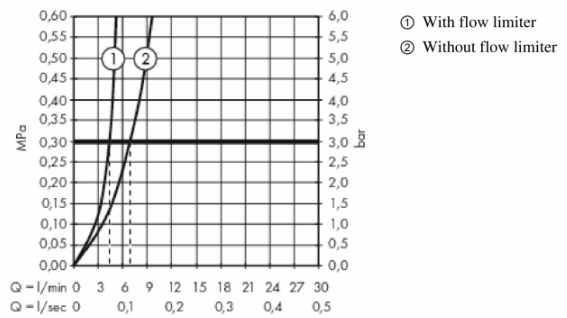

Brand : HANSGROHE, Germany
 Name : METROPOL 3 Hole Basin Mixer
 160 w/ Lever Handle
 Item Code : 32515.000
 Designer : Hansgrohe
 Color / Finish : Chrome
 Dimensions :

Product info

- Consists of: 3-hole basin mixer, waste set
- ComfortZone 160
- Projection 152 mm
- Ceramic valves hot/ cold 90°
- Flow rate at 3 bar: 5 l/min
- Ceramic cartridge
- Temperature limitation adjustable
- Suitable for continuous flow water heaters
- Push-open waste set G 1¼
- Material waste set: metal
- Surface of the pull rod -000 chrome

Add-on

- 2 x Angle valve 1/2 x 3/8 with conical nut
- 1 x P-trap

Technology

Flowchart

Flushing of pipe must be done before fittings are installed. Failure to do so voids the warranty.

Follow cleaning instructions and avoid using any harmful chemicals.