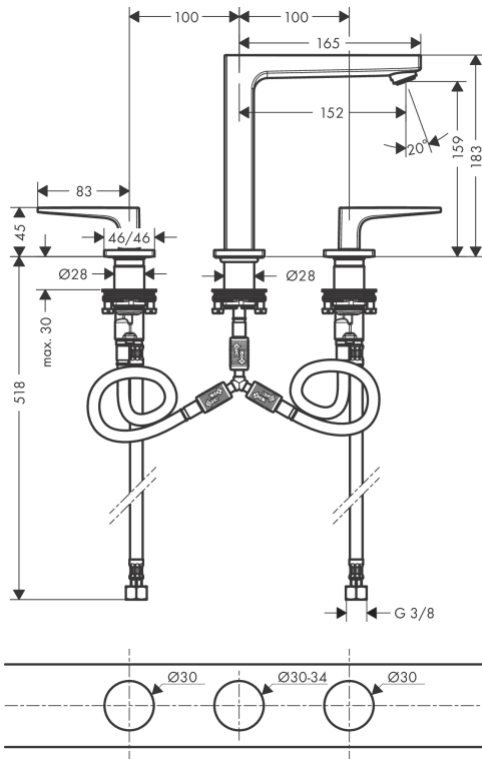

Brand : HANSGROHE, Germany
 Name : METROPOL 3 Hole Basin Mixer
 160 w/ Lever Handle
 Item Code : 32515.000
 Designer : Hansgrohe
 Color / Finish : Chrome
 Dimensions :

Product info

- Consists of: 3-hole basin mixer, waste set
- ComfortZone 160
- Projection 152 mm
- Ceramic valves hot/ cold 90°
- Flow rate at 3 bar: 5 l/min
- Ceramic cartridge
- Temperature limitation adjustable
- Suitable for continuous flow water heaters
- Push-open waste set G 1¼
- Material waste set: metal
- Surface of the pull rod -000 chrome

Add-on

- 2 x Angle valve 1/2 x 3/8 with conical nut
- 1 x P-trap

Technology

Flowchart

Flushing of pipe must be done before fittings are installed. Failure to do so voids the warranty.

Follow cleaning instructions and avoid using any harmful chemicals.