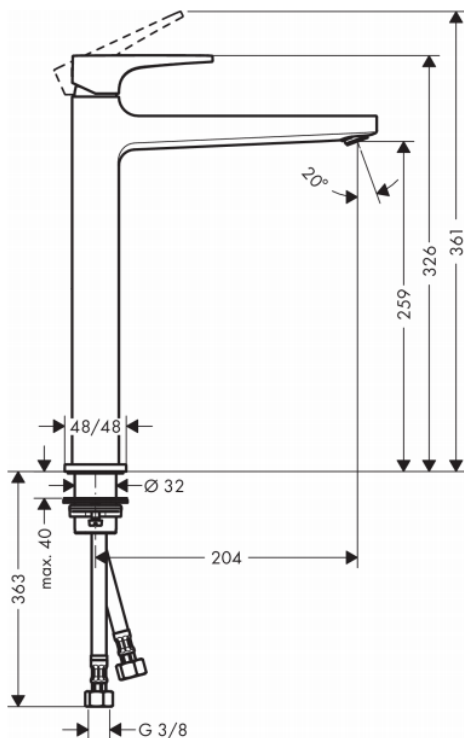

Brand : HANSGROHE, Germany  
 Name : METROPOL Single Lever Basin Mixer  
 260 w/ Lever Handle  
 Item Code : 32512.670  
 Designer :  
 Color / Finish : Matt Black  
 Dimensions :

**Product info**

- Consists of: single lever basin mixer, waste set
- ComfortZone 260
- Projection 204 mm
- Spray type: normal spray
- Flow rate at 3 bar: 5 l/min
- Ceramic cartridge
- Temperature limitation adjustable
- Suitable for continuous flow water heaters
- Push-open waste set G 1¼
- Material waste set: metal
- Connection type: G ¾ connections
- Surface of the pull rod -000 chrome

**Add-on**

- 2 x C406281 Angle valve with nut
- 1 x P-trap

**Technology**

**Design awards**

**Flowchart**

Flushing of pipe must be done before fittings are installed. Failure to do so voids the warranty.

Follow cleaning instructions and avoid using any harmful chemicals.