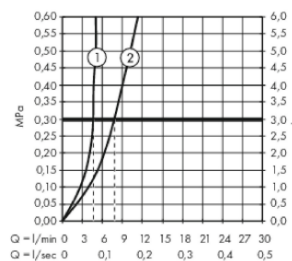

Brand : HANSGROHE, Germany  
 Name : METROPOL Single Lever Basin Mixer  
 260 w/ Lever Handle  
 Item Code : 32512.670  
 Designer :  
 Color / Finish : Matt Black  
 Dimensions :

**Product info**

- Consists of: single lever basin mixer, waste set
- ComfortZone 260
- Projection 204 mm
- Spray type: normal spray
- Flow rate at 3 bar: 5 l/min
- Ceramic cartridge
- Temperature limitation adjustable
- Suitable for continuous flow water heaters
- Push-open waste set G 1¼
- Material waste set: metal
- Connection type: G ¾ connections
- Surface of the pull rod -000 chrome

**Add-on**

- 2 x C406281 Angle valve with nut
- 1 x P-trap

**Technology**

**Design awards**

**Flowchart**

Flushing of pipe must be done before fittings are installed. Failure to do so voids the warranty.

Follow cleaning instructions and avoid using any harmful chemicals.