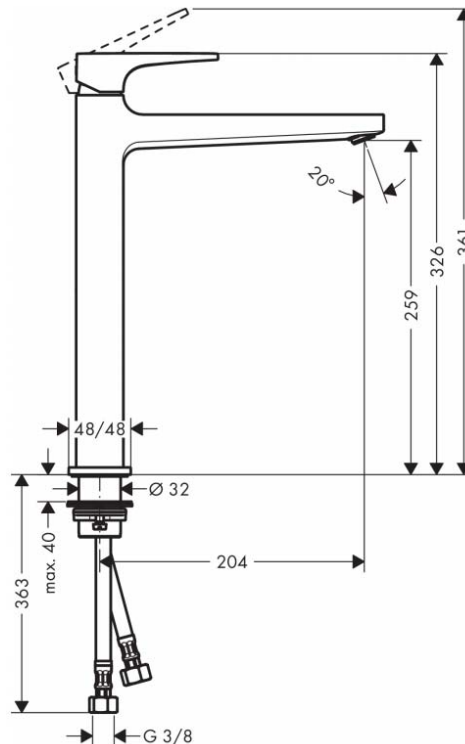

K U Y S E N
ENTERPRISES, INC.

hansgrohe

Brand : HANSGROHE, Germany
Name : METROPOL Washbowl mixer
Item Code : 32512.000

Designer :

Color / Finish: Chrome
Dimensions : Overall (LxWxH in cm)

Product info:

- consists of: single lever basin mixer, waste set
- ComfortZone 260
- projection 204 mm
- spray type: normal spray
- maximum flow rate at 3 bar: 5 l/min
- suitable for continuous flow water heaters
- material waste set: metal
- push-open waste set G 1¼

Add-ons:

- 2 x C406281 angle valve
- 1 x p-trap

Flushing of pipe must be done before fittings are installed. Failure to do so voids the warranty.

Follow cleaning instructions and avoid using any harmful chemicals.