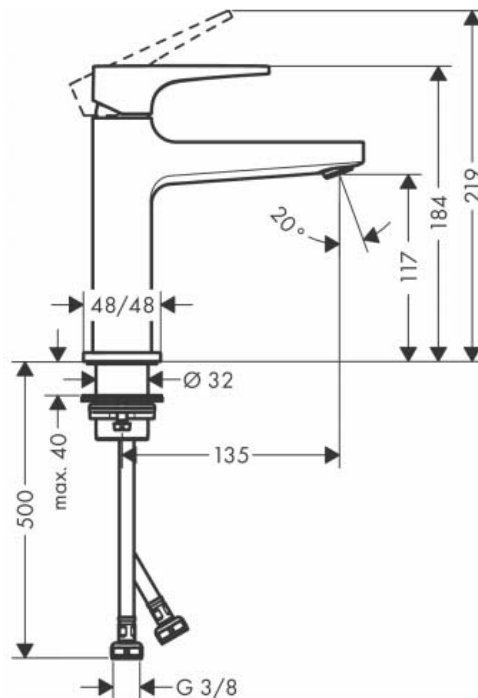

K U Y S E N
ENTERPRISES, INC.

hansgrohe

Brand : HANSGROHE, Germany
Name : METROPOL Basin mixer
Item Code : 32507.990

Designer :

Color / Finish: Polished Gold Optic
Dimensions : Overall (LxWxH in cm)

Product info:

- consists of: single lever basin mixer, waste set
- ComfortZone 110
- projection 135 mm
- spray type: normal spray
- maximum flow rate at 3 bar: 5 l/min
- suitable for continuous flow water heaters
- material waste set: metal
- push-open waste set G 1¼

Add-ons:

- 2 x C406281 angle valve
- 1 x p-trap

Flushing of pipe must be done before fittings are installed. Failure to do so voids the warranty.

Follow cleaning instructions and avoid using any harmful chemicals.