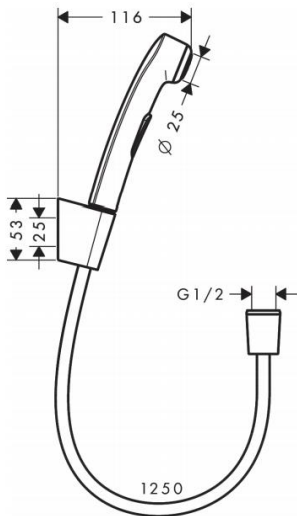

Brand : HANSGROHE, Germany
 Name : Bidet Hand spray with Holder and Hose
 Item Code : 32129.000
 Designer : Hansgrohe
 Color / Finish : Chrome
 Dimensions :

Product info

- Consists of: bidet hand shower, shower holder, chrome-colored shower hose
- Maximum flow rate at 3 bar: 6 l/min
- With non-return valve
- We recommend using this product with a shut-off valve in the line

Technology

Flowchart

The consumption was measured in combination with the appropriate fittings (thermostat/mixer/in-wall valve) to reflect actual application in practice.

Flushing of pipe must be done before fittings are installed. Failure to do so voids the warranty.