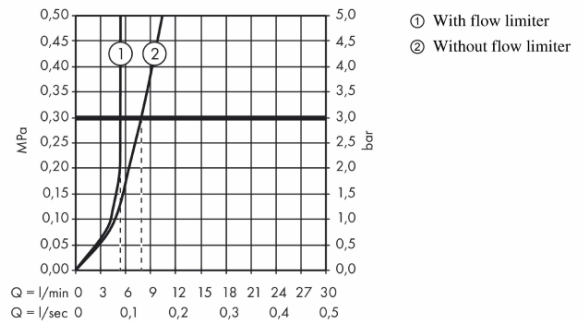

Brand : HANSGROHE, Germany
 Name : Bidet Hand spray with Holder and Hose
 Item Code : 32129.000
 Designer : Hansgrohe
 Color / Finish : Chrome
 Dimensions :

Product info

- Consists of: bidet hand shower, shower holder, chrome-colored shower hose
- Maximum flow rate at 3 bar: 6 l/min
- With non-return valve
- We recommend using this product with a shut-off valve in the line

Technology

Flowchart

The consumption was measured in combination with the appropriate fittings (thermostat/mixer/in-wall valve) to reflect actual application in practice.

Flushing of pipe must be done before fittings are installed. Failure to do so voids the warranty.