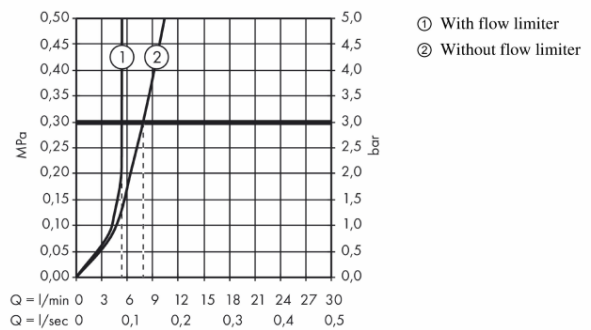

Brand : HANSGROHE, Germany  
 Name : Bidet Hand spray with Holder and Hose  
 Item Code : 32128.000  
 Designer : Hansgrohe  
 Color / Finish : Chrome  
 Dimensions :

**Product info**

- Consists of: bidet hand shower, shower holder, chrome-colored shower hose
- Maximum flow rate at 3 bar: 6 l/min
- With non-return valve
- We recommend using this product with a shut-off valve in the line

**Technology**

**Flowchart**

The consumption was measured in combination with the appropriate fittings (thermostat/mixer/in-wall valve) to reflect actual application in practice.

Flushing of pipe must be done before fittings are installed. Failure to do so voids the warranty.