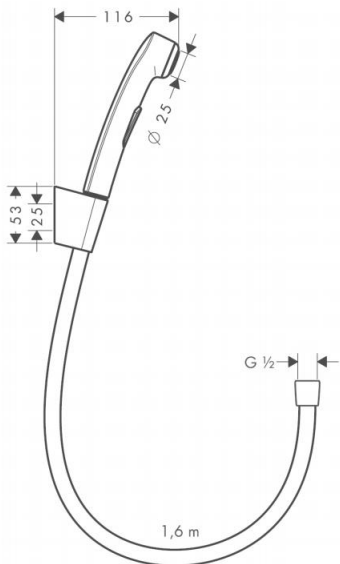

Brand : HANSGROHE, Germany  
 Name : Bidet Hand spray with Holder and Hose  
 Item Code : 32128.000  
 Designer : Hansgrohe  
 Color / Finish : Chrome  
 Dimensions :

**Product info**

- Consists of: bidet hand shower, shower holder, chrome-colored shower hose
- Maximum flow rate at 3 bar: 6 l/min
- With non-return valve
- We recommend using this product with a shut-off valve in the line

**Technology**

**Flowchart**

The consumption was measured in combination with the appropriate fittings (thermostat/mixer/in-wall valve) to reflect actual application in practice.

Flushing of pipe must be done before fittings are installed. Failure to do so voids the warranty.