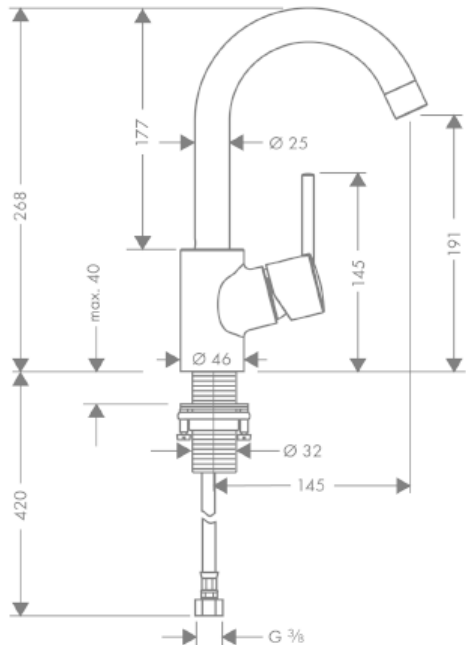

SPECIFICATION SHEET - fittings

BRAND:	hansgrohe	Product Photo:
ORIGIN:	Germany	
SERIES:	Talis' S	
PRODUCT DESCRIPTION:	Single lever basin mixer 200 with high C-swivel spout • with basin pop-up waste 1¼" • Flow rate: 5 l./min. at 3 bar • Flow pressure; 1~5 bar (15~70 psi)	
MODEL No.	32070 000	
FINISH/COLOUR:	Chrome-plated	
DIMENSIONS:	268mm height 145mm spout projection	
OPTIONAL MATCHING PARTS:	2x angle valve ½"x¾" basin waste trap	

Technical Informations: Suitable for continous flow water heater

REMINDER: Pipe flushing must be done before faucets are installed. Failure to do so voids the warranty.
Do not use cleaners containing abrasive cleansers, ammonia, bleach, acids, waxes, alcohol, solvents or other products not recommended for chrome.
All information is for reference only, installation shall always be based on the actual product delivered.