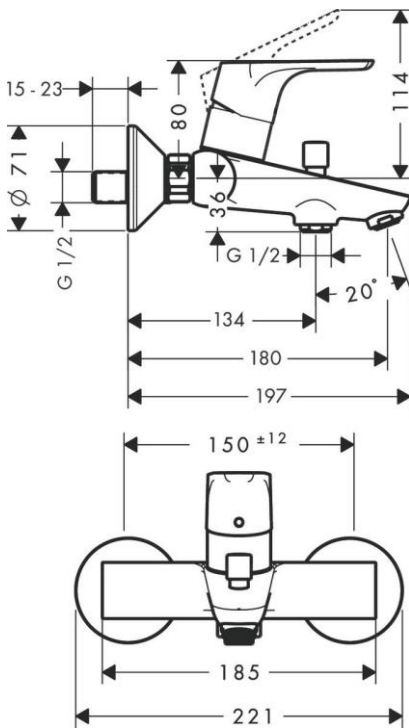

Brand : HANSGROHE, Germany
Name : FOCUS single lever bath mixer for exposed installation
Item Code : 31940.000
Designer : Hansgrohe
Color / Finish : Chrome
Dimensions : Overall (LxWxH in cm)
 19.7x 18.5x 14.95cm

Product info:

- projection 180 mm
- connection type: s-shaped connections
- center distance: 150 ± 12 mm
- spray type mixer: normal spray
- flow rate at 3 bar: 19,8 l/min
- flow rate for bath spout at 3 bar: 19,8 l/min
- flow rate of hand shower at 3 bar: 15,4 l/min
- min. operating pressure: 1 bar
- max. operating pressure: 10 bar
- ceramic cartridge
- temperature limitation adjustable
- diverter with automatic resetting
- intrinsically safe against backflow
- suitable for continuous flow water heaters