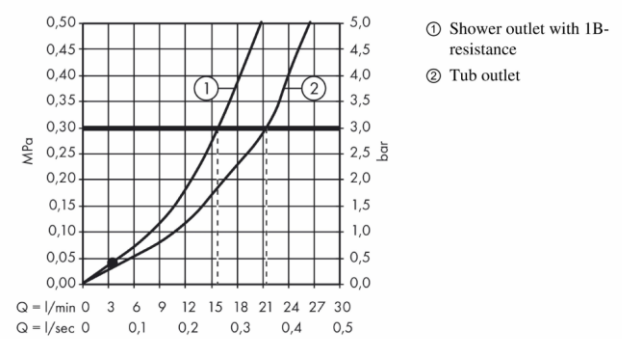

Technology

Flowchart