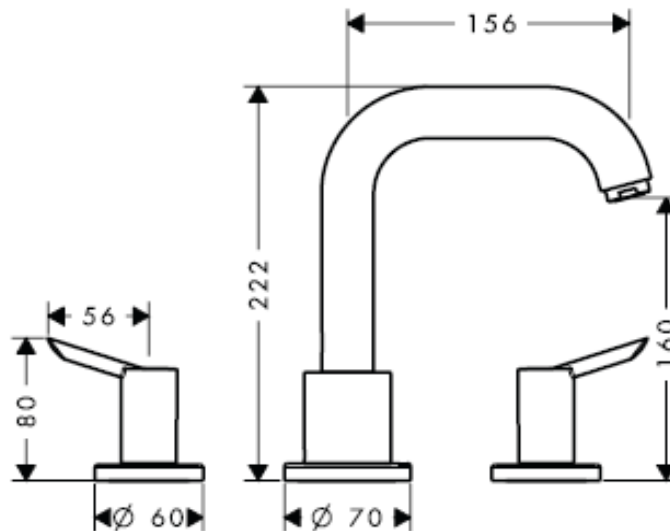

SPECIFICATION SHEET - fittings

BRAND:	hansgrohe	Product Photo:
ORIGIN:	Germany	
SERIES:	Focus S	
PRODUCT DESCRIPTION:	Finish set for 3-hole 2-handles rim mounted bath filler • Flow rate: 22 l./min. at 3 bar • Flow pressure; 1~5 bar (15~70 psi)	
MODEL No.	31747 000	
FINISH/COLOUR:	Chrome-plated	
DIMENSIONS:	222mm height 156mm spout projection	
OPTIONAL MATCHING PARTS:	13233180 basic set	

Technical Informations: Suitable for continous flow water heater

REMINDER:	Pipe flushing must be done before faucets are installed. Failure to do so voids the warranty. Do not use cleaners containing abrasive cleansers, ammonia, bleach, acids, waxes, alcohol, solvents or other products not recommended for chrome. All information is for reference only, installation shall always be based on the actual product delivered.