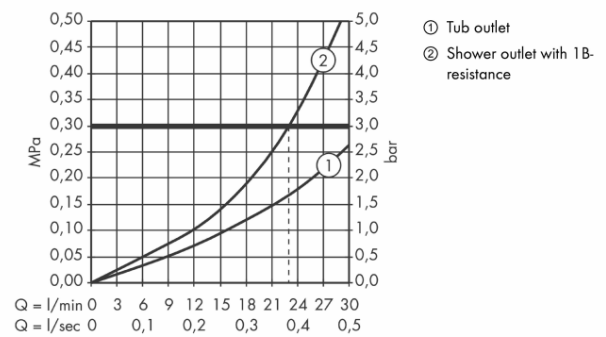

Brand : HANSGROHE, Germany  
 Name : Basic set for single lever bath mixer for concealed installation  
 Item Code : 31741.180  
 Designer : hansgrohe  
 Color / Finish :  
 Dimensions : Overall (LxWxH in cm)  
 8.9 x 3 x 12.3cm

Product info:

- ceramic cartridge
- connection dimension: DN15

Flowchart

Flushing of pipe must be done before fittings are installed. Failure to do so voids the warranty.

Follow cleaning instructions and avoid using any harmful chemicals.