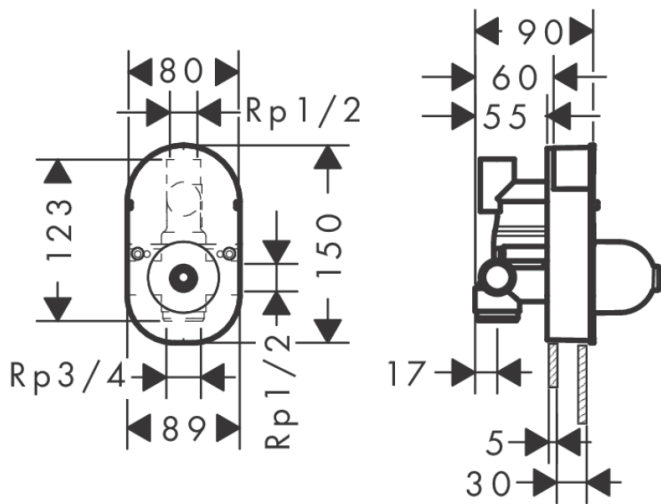

Brand : HANSGROHE, Germany  
 Name : Basic set for single lever bath mixer for concealed installation  
 Item Code : 31741.180  
 Designer : hansgrohe  
 Color / Finish :  
 Dimensions : Overall (LxWxH in cm)  
 8.9 x 3 x 12.3cm

Product info:

- ceramic cartridge
- connection dimension: DN15

Flowchart

Flushing of pipe must be done before fittings are installed. Failure to do so voids the warranty.

Follow cleaning instructions and avoid using any harmful chemicals.