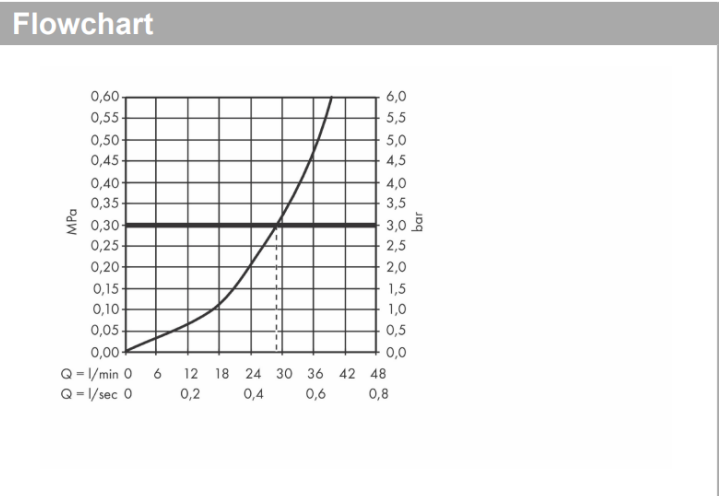

Flushing of pipe must be done before fittings are installed. Failure to do so voids the warranty.

Follow cleaning instructions and avoid using any harmful chemicals.

All information is for reference only. Installation shall always be based on the specs provided with actual delivered items.

For more info, visit www.kuysen.com