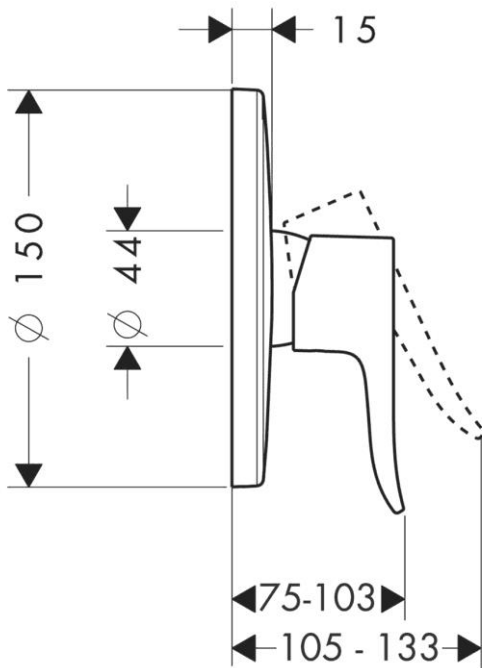

Flushing of pipe must be done before fittings are installed. Failure to do so voids the warranty.

Follow cleaning instructions and avoid using any harmful chemicals.

All information is for reference only. Installation shall always be based on the specs provided with actual delivered items.

For more info, visit www.kuysen.com