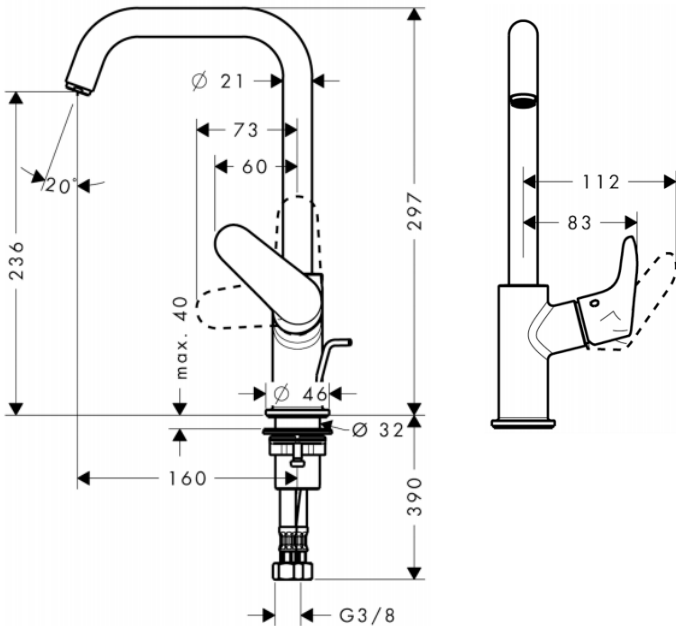

Brand : HANSGROHE, Germany
Name : FOCUS Single lever basin mixer 240 with swivel spout and pop-up waste set
Item Code : 31609.000
Designer : Hansgrohe
Color / Finish : Chrome
Dimensions : Overall (LxWxH in cm) 18.3 x 4.6 x 29.7cm

- Product info:**
- consists of single lever basin mixer, pop-up waste set (metal)
 - ComfortZone 240
 - projection 160 mm
 - swivel range 120°
 - spray type: normal spray
 - flow rate at 3 bar: 5 l/min
 - ceramic cartridge
 - temperature limitation adjustable
 - suitable for continuous flow water
 - handle position on the side: bottom-side at the base body (not suitable for wash bowls)
- Add-ons**
- 2 x Angle valve $\frac{1}{2} \times \frac{3}{8}$ with conical nut
 - 1 x P-trap