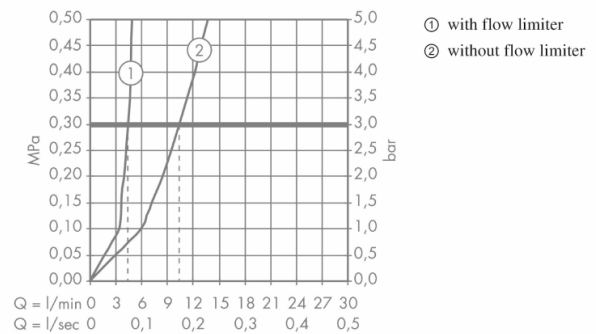

Flushing of pipe must be done before fittings are installed. Failure to do so voids the warranty.

Follow cleaning instructions and avoid using any harmful chemicals.

All information is for reference only. Installation shall always be based on the specs provided with actual delivered items.

For more info, visit www.kuysen.com