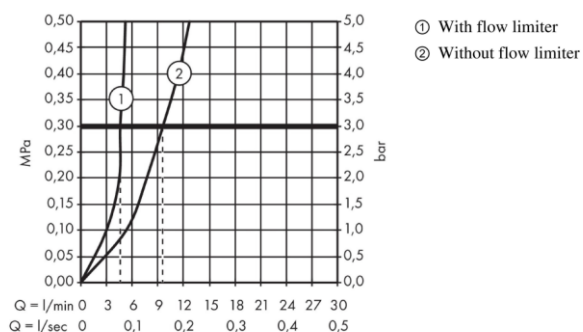

Technology

Flowchart