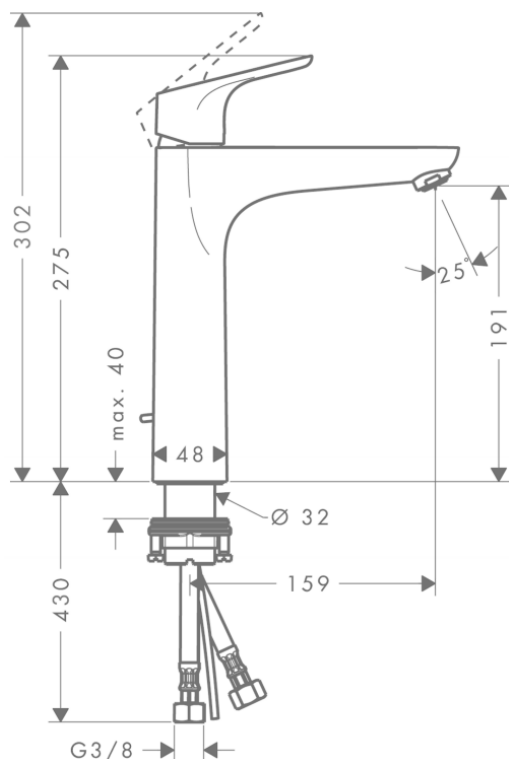

**Brand :** HANSGROHE, Germany  
**Name :** FOCUS Single lever basin mixer 190 with pop-up waste set  
**Item Code :** 31608.000  
**Designer :** Hansgrohe  
**Color / Finish :** Chrome  
**Dimensions :** Overall (LxWxH in cm)  
 18.3 x 4.8 x 30.2cm

- Product info:**
- consists of single lever basin mixer, pop-up waste set (metal)
  - ComfortZone 190
  - projection 159 mm
  - spray type: normal spray
  - flow rate at 3 bar: 5 l/min
  - ceramic cartridge
  - temperature limitation adjustable
  - suitable for continuous flow water heaters
- Add-ons**
- 2 x Angle valve  $\frac{1}{2} \times \frac{3}{8}$  with conical nut
  - 1 x P-trap