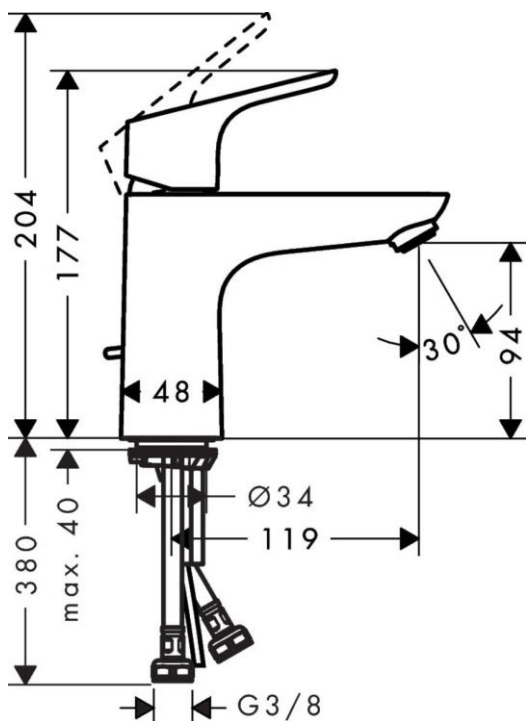

Brand : HANSGROHE, Germany
Name : FOCUS Single lever basin mixer 100 with pop-up waste set
Item Code : 31607.000
Designer : Hansgrohe
Color / Finish : Chrome
Dimensions : Overall (LxWxH in cm)
 16.7 x 4.8x 58.4cm

Product info:

- consists of: single lever basin mixer, pop-up waste set (metal)
- ComfortZone 100
- projection 119 mm
- normal spray
- flow rate at 3 bar: 5 l/min
- ceramic cartridge
- temperature limitation adjustable
- suitable for continuous flow water heaters

Add-ons

- 2 x Angle valve $\frac{1}{2} \times \frac{3}{8}$ with conical nut
- 1 x P-trap

Technology

Flowchart

Flushing of pipe must be done before fittings are installed. Failure to do so voids the warranty.