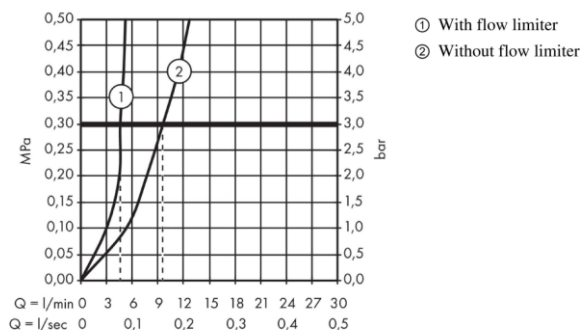

Product info:

- consists of: single lever basin mixer, pop-up waste set (metal)
- ComfortZone 100
- projection 119 mm
- normal spray
- flow rate at 3 bar: 5 l/min
- ceramic cartridge
- temperature limitation adjustable
- suitable for continuous flow water heaters

Add-ons

- 2 x Angle valve $\frac{1}{2} \times \frac{3}{8}$ with conical nut
- 1 x P-trap

Technology

Flowchart

Flushing of pipe must be done before fittings are installed. Failure to do so voids the warranty.