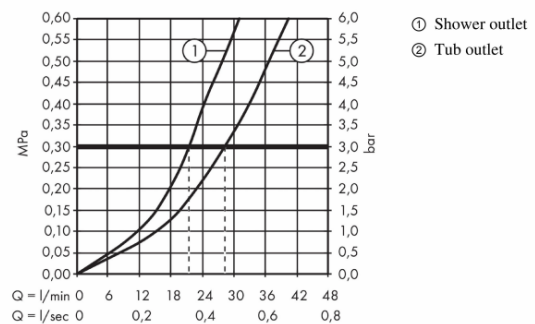

Flowchart

Flushing of pipe must be done before fittings are installed. Failure to do so voids the warranty.

Follow cleaning instructions and avoid using any harmful chemicals.

All information is for reference only. Installation shall always be based on the specs provided with actual delivered items.

For more info, visit www.kuysen.com