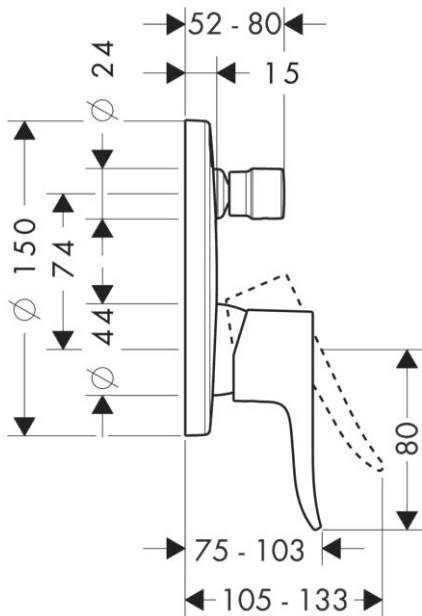

Brand : HANSGROHE, Germany
Name : Metris Single lever bath mixer for concealed installation
Item Code : 31493.000
Designer : Hansgrohe
Color / Finish : Chrome
Dimensions : Overall (LxWxH in cm)
Ø15 x 10.3cm

Product info:

- connection type: basic set
- flow rate upper outlet: 21 l/min
- flow rate lower outlet: 29 l/min
- min. operating pressure: 1 bar
- max. operating pressure: 10 bar
- ceramic cartridge
- temperature limitation adjustable
- diverter with automatic resetting

Add-ons

- 1 x 01800.180 Universal ibox
- 1 x 97759.000 coupling set

Flowchart

Flushing of pipe must be done before fittings are installed. Failure to do so voids the warranty.

Follow cleaning instructions and avoid using any harmful chemicals.

All information is for reference only. Installation shall always be based on the specs provided with actual delivered items.

For more info, visit www.kuysen.com