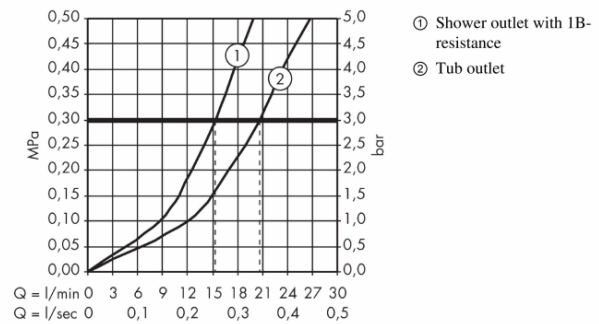

Technology

Flowchart