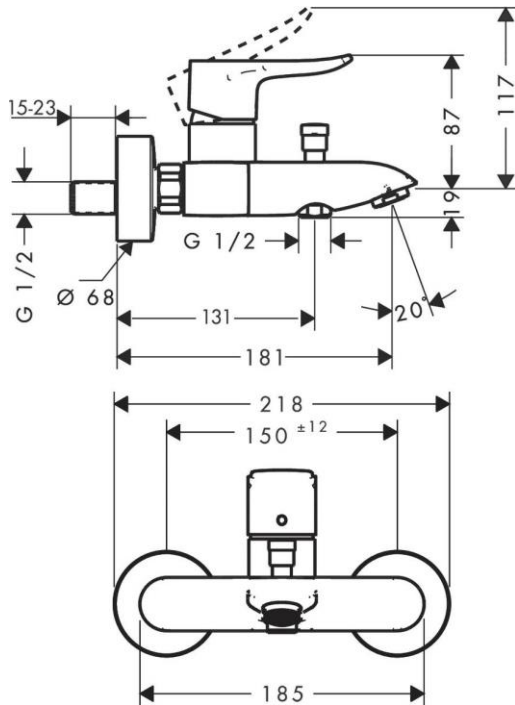

**Brand :** HANSGROHE, Germany  
**Name :** METRIS single lever bath mixer for exposed installation  
**Item Code :** 31480.000  
**Designer :** Hansgrohe  
**Color / Finish :** Chrome  
**Dimensions :** Overall (LxWxH in cm)  
 21.8 x 18.1 x 10.6cm

**Product info:**

- projection 123 - 130.5 mm
- center distance: 150 ± 12 mm
- spray type mixer: normal spray
- flow rate for bath spout at 3 bar: 21 l/min
- flow rate of hand shower at 3 bar: 8 l/min
- min. operating pressure: 1 bar
- max. operating pressure: 10 bar
- ceramic cartridge
- temperature limitation adjustable
- diverter with automatic resetting
- intrinsically safe against backflow
- with silencer
- suitable for continuous flow water heaters