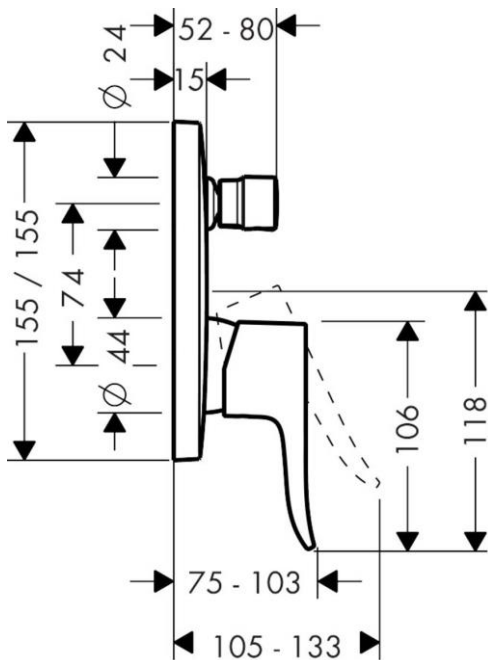

Brand : HANSGROHE, Germany
 Name : METRIS single lever bath mixer for concealed installation
 Item Code : 31454.000
 Designer : Hansgrohe
 Color / Finish : Chrome
 Dimensions : Overall (LxWxH in cm)
 15.5 x 1.5 x 15.5cm

Product info:

- flow rate upper outlet: 21 l/min
- flow rate lower outlet: 29 l/min
- min. operating pressure: 1 bar
- max. operating pressure: 10 bar
- ceramic cartridge
- temperature limitation adjustable
- diverter with automatic resetting

Add-ons

- 1 x 01800.180 Universal ibox
- 1 x 97759.000 coupling set

Flowchart

Flushing of pipe must be done before fittings are installed. Failure to do so voids the warranty.

Follow cleaning instructions and avoid using any harmful chemicals.