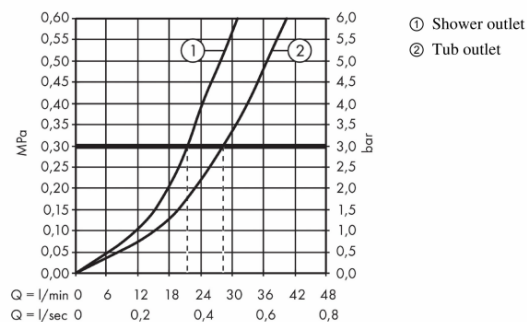

Flowchart

Flushing of pipe must be done before fittings are installed. Failure to do so voids the warranty.

Follow cleaning instructions and avoid using any harmful chemicals.

All information is for reference only. Installation shall always be based on the specs provided with actual delivered items.

For more info, visit www.kuysen.com