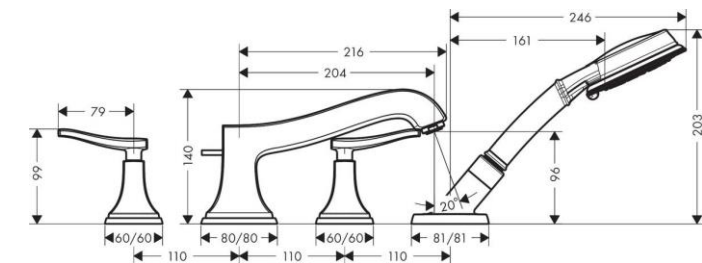

Brand : HANSGROHE, Germany
Name : METROPOL CLASSIC 4-hole rim mounted bath mixer with lever handles
Item Code : 31449.090
Designer : Hansgrohe
Color / Finish : Chrome/Gold
Dimensions : Overall (LxWxH in cm)

Product info:

- consists of: 4-hole rim mounted bath mixer, hand shower, shower holder
- projection 204 mm
- connection type: basic set
- spray type mixer: normal spray
- spray type hand shower: RainAir
- maximum pull-out length of hand shower: 1.10 m
- flow rate for bath spout at 3 bar: 23 l/min
- flow rate of hand shower at 3 bar: 18 l/min
- ceramic valves hot/ cold 180°

Add-on

- 1 x 13444.180 basic set for 4-hole rim mounted bath mixer

Technology

Flowchart

Flushing of pipe must be done before fittings are installed. Failure to do so voids the warranty.

Follow cleaning instructions and avoid using any harmful chemicals.