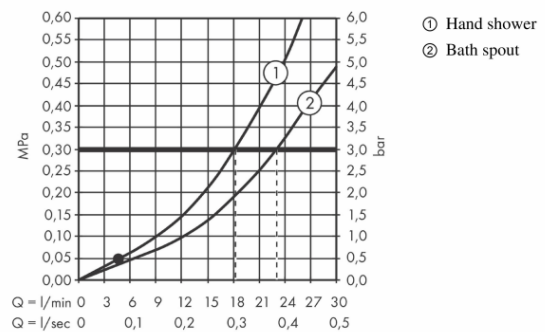

Brand : HANSGROHE, Germany
Name : METROPOL CLASSIC 4-hole rim mounted bath mixer with lever handles
Item Code : 31449.090
Designer : Hansgrohe
Color / Finish : Chrome/Gold
Dimensions : Overall (LxWxH in cm)

Product info:

- consists of: 4-hole rim mounted bath mixer, hand shower, shower holder
- projection 204 mm
- connection type: basic set
- spray type mixer: normal spray
- spray type hand shower: RainAir
- maximum pull-out length of hand shower: 1.10 m
- flow rate for bath spout at 3 bar: 23 l/min
- flow rate of hand shower at 3 bar: 18 l/min
- ceramic valves hot/ cold 180°

Add-on

- 1 x 13444.180 basic set for 4-hole rim mounted bath mixer

Technology

Flowchart

Flushing of pipe must be done before fittings are installed. Failure to do so voids the warranty.

Follow cleaning instructions and avoid using any harmful chemicals.