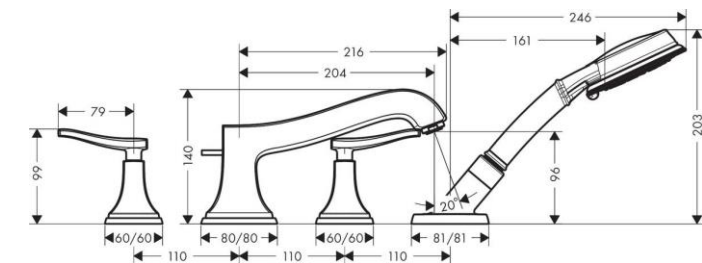

Brand : HANSGROHE, Germany
Name : METROPOL CLASSIC 4-hole rim mounted bath mixer with lever handles
Item Code : 31449.000
Designer : Hansgrohe
Color / Finish : Chrome
Dimensions : Overall (LxWxH in cm)

Product info:

- consists of: 4-hole rim mounted bath mixer, hand shower, shower holder
- projection 204 mm
- connection type: basic set
- spray type mixer: normal spray
- spray type hand shower: RainAir
- maximum pull-out length of hand shower: 1.10 m
- flow rate for bath spout at 3 bar: 23 l/min
- flow rate of hand shower at 3 bar: 18 l/min
- ceramic valves hot/ cold 180°

Add-on

- 1 x 13444.180 basic set for 4-hole rim mounted bath mixer

Technology

Flowchart

Flushing of pipe must be done before fittings are installed. Failure to do so voids the warranty.

Follow cleaning instructions and avoid using any harmful chemicals.