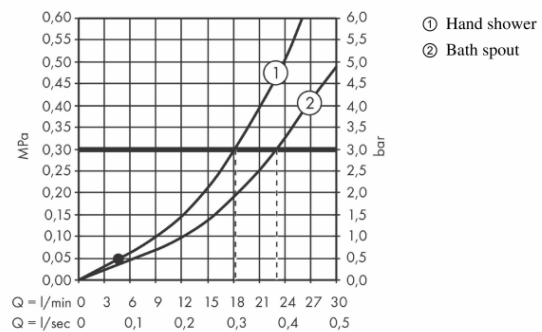

Brand : HANSGROHE, Germany
Name : METROPOL CLASSIC 4-hole rim mounted bath mixer with lever handles
Item Code : 31449.000
Designer : Hansgrohe
Color / Finish : Chrome
Dimensions : Overall (LxWxH in cm)

Product info:

- consists of: 4-hole rim mounted bath mixer, hand shower, shower holder
- projection 204 mm
- connection type: basic set
- spray type mixer: normal spray
- spray type hand shower: RainAir
- maximum pull-out length of hand shower: 1.10 m
- flow rate for bath spout at 3 bar: 23 l/min
- flow rate of hand shower at 3 bar: 18 l/min
- ceramic valves hot/ cold 180°

Add-on

- 1 x 13444.180 basic set for 4-hole rim mounted bath mixer

Technology

Flowchart

Flushing of pipe must be done before fittings are installed. Failure to do so voids the warranty.

Follow cleaning instructions and avoid using any harmful chemicals.