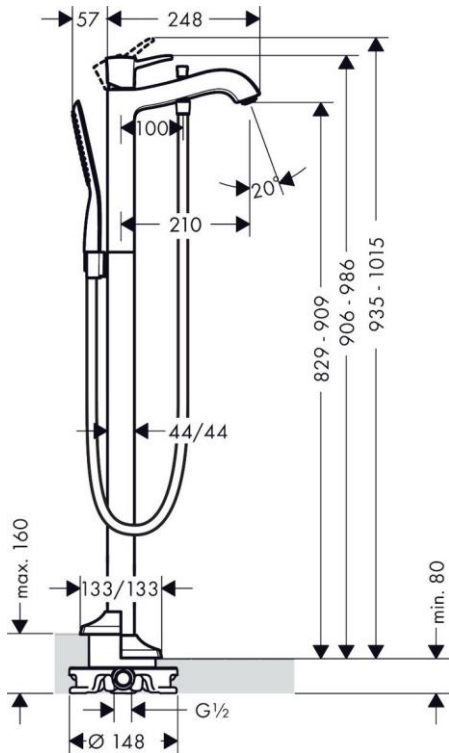

Brand : HANSGROHE, Germany
 Name : METROPOL CLASSIC single lever bath mixer floor-standing with lever handle
 Item Code : 31445.090
 Designer : Hansgrohe
 Color / Finish : Chrome/Gold
 Dimensions : Overall (LxWxH in cm)
 30.5x 13.3x 109.5cm

- Product info:
- consists of single lever bath mixer floor standing, baton hand shower, shower hose, shower holder
 - projection 210 mm
 - connection type: basic set
 - spray type mixer: normal spray
 - spray type hand shower: Rain, MonoRain
 - flow rate for bath spout at 3 bar: 20 l/min
 - flow rate of hand shower at 3 bar: 14 l/min
 - min. operating pressure: 1 bar / max 10 bar
 - ceramic cartridge
 - temperature limitation adjustable
 - diverter with automatic resetting
 - non-return valve
- Add-ons
- 1 x 10452.180 basic set for single lever bath mixer floor-standing