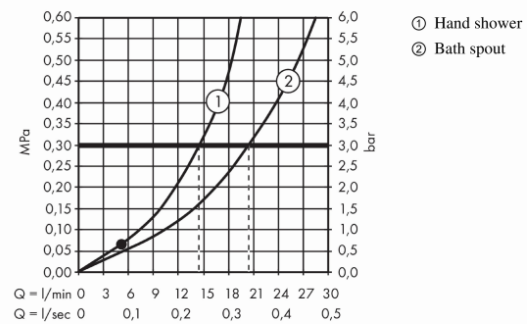

Technology

Flowchart