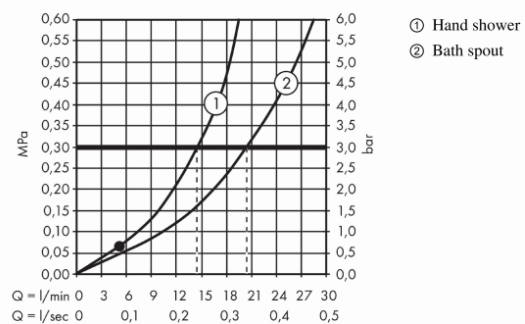

Technology

Flowchart