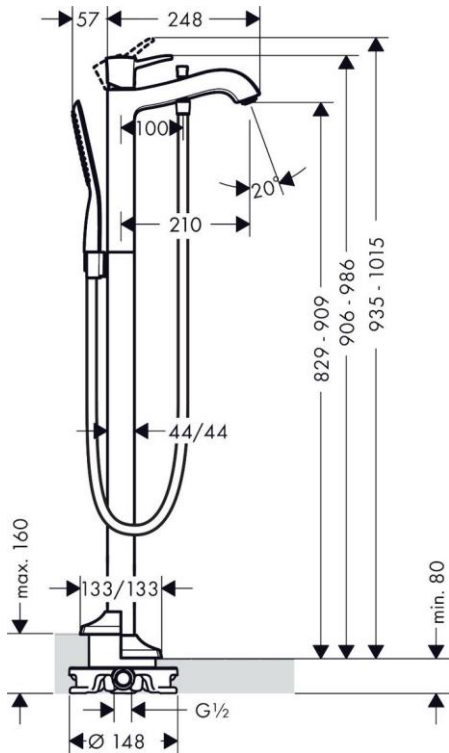

Brand : HANSGROHE, Germany
Name : METROPOL CLASSIC single lever bath mixer floor-standing with lever handle
Item Code : 31445.000
Designer : Hansgrohe
Color / Finish : Chrome
Dimensions : Overall (LxWxH in cm)
 30.5x 13.3x 109.5cm

- Product info:**
- consists of single lever bath mixer floor standing, baton hand shower, shower hose, shower holder
 - projection 210 mm
 - connection type: basic set
 - spray type mixer: normal spray
 - spray type hand shower: Rain, MonoRain
 - flow rate for bath spout at 3 bar: 20 l/min
 - flow rate of hand shower at 3 bar: 14 l/min
 - min. operating pressure: 1 bar / max 10 bar
 - ceramic cartridge
 - temperature limitation adjustable
 - diverter with automatic resetting
 - non-return valve
- Add-ons**
- 1 x 10452.180 basic set for single lever bath mixer floor-standing