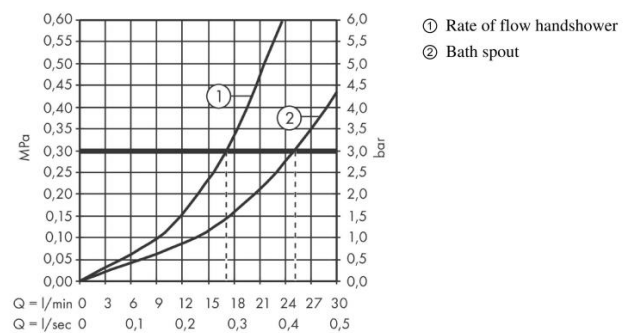

- consists of: 4-hole rim mounted bath mixer, baton hand shower, shower holder
- projection 220 mm
- connection type: basic set
- spray type mixer: normal spray
- spray type hand shower: RainAir
- maximum pull-out length of hand shower: 1.10 m
- flow rate for bath spout at 3 bar: 25 l/min
- flow rate of hand shower at 3 bar: 17 l/min
- min. operating pressure: 1 bar / max. 10 bar
- ceramic valves hot/ cold 90°

**Add-on**

- 1 x 13444.180 basic set for 4-hole rim mounted bath mixer

**Technology**

**Flowchart**

Flushing of pipe must be done before fittings are installed. Failure to do so voids the warranty.

Follow cleaning instructions and avoid using any harmful chemicals.