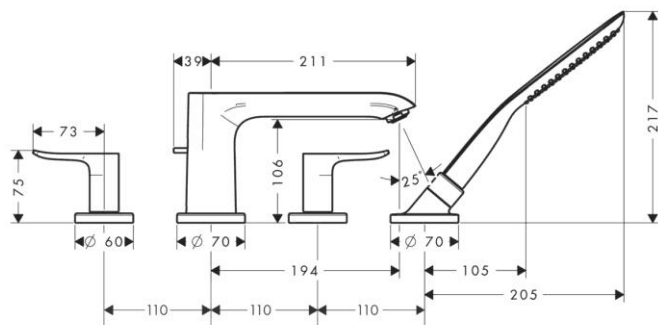

Brand : HANSGROHE, Germany  
 Name : METRIS 4-hole rim mounted bath mixer  
 Item Code : 31442.000  
 Designer : Hansgrohe  
 Color / Finish : Chrome  
 Dimensions : Overall (LxWxH in cm)

**Product info:**

- consists of: 4-hole rim mounted bath mixer, baton hand shower, shower holder
- projection 220 mm
- connection type: basic set
- spray type mixer: normal spray
- spray type hand shower: RainAir
- maximum pull-out length of hand shower: 1.10 m
- flow rate for bath spout at 3 bar: 25 l/min
- flow rate of hand shower at 3 bar: 17 l/min
- min. operating pressure: 1 bar / max. 10 bar
- ceramic valves hot/ cold 90°

**Add-on**

- 1 x 13444.180 basic set for 4-hole rim mounted bath mixer

**Technology**

**Flowchart**

Flushing of pipe must be done before fittings are installed. Failure to do so voids the warranty.

Follow cleaning instructions and avoid using any harmful chemicals.