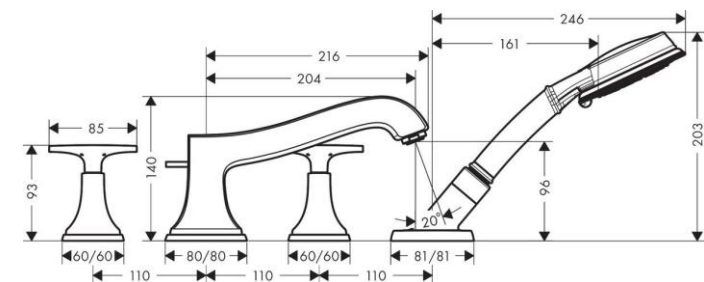

Brand : HANSGROHE, Germany
 Name : METROPOL CLASSIC 4-hole rim mounted bath mixer with lever handles
 Item Code : 31441.090
 Designer : Hansgrohe
 Color / Finish : Chrome/Gold
 Dimensions : Overall (LxWxH in cm)

Product info:

- consists of: 4-hole rim mounted bath mixer, hand shower, shower holder
- projection 204 mm
- connection type: basic set
- spray type mixer: normal spray
- spray type hand shower: RainAir
- maximum pull-out length of hand shower: 1.10 m
- flow rate for bath spout at 3 bar: 23 l/min
- flow rate of hand shower at 3 bar: 18 l/min
- ceramic valves hot/ cold 180°

Add-on

- 1 x 13444.180 basic set for 4-hole rim mounted bath mixer

Technology

Flowchart

Flushing of pipe must be done before fittings are installed. Failure to do so voids the warranty.

Follow cleaning instructions and avoid using any harmful chemicals.