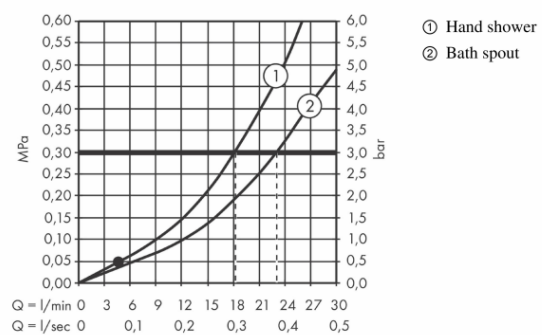

Brand : HANSGROHE, Germany
 Name : METROPOL CLASSIC 4-hole rim mounted bath mixer with lever handles
 Item Code : 31441.090
 Designer : Hansgrohe
 Color / Finish : Chrome/Gold
 Dimensions : Overall (LxWxH in cm)

Product info:

- consists of: 4-hole rim mounted bath mixer, hand shower, shower holder
- projection 204 mm
- connection type: basic set
- spray type mixer: normal spray
- spray type hand shower: RainAir
- maximum pull-out length of hand shower: 1.10 m
- flow rate for bath spout at 3 bar: 23 l/min
- flow rate of hand shower at 3 bar: 18 l/min
- ceramic valves hot/ cold 180°

Add-on

- 1 x 13444.180 basic set for 4-hole rim mounted bath mixer

Technology

Flowchart

Flushing of pipe must be done before fittings are installed. Failure to do so voids the warranty.

Follow cleaning instructions and avoid using any harmful chemicals.