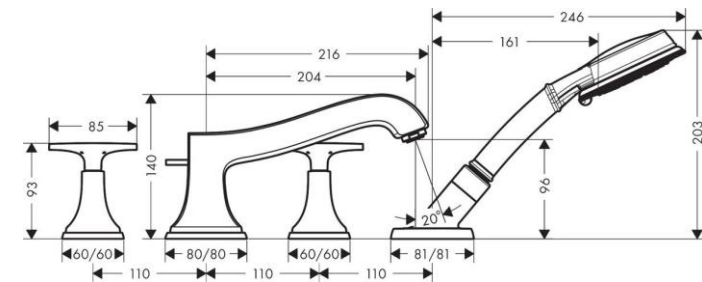

Brand : HANSGROHE, Germany
Name : METROPOL CLASSIC 4-hole rim mounted bath mixer with cross handles
Item Code : 31441.000
Designer : Hansgrohe
Color / Finish : Chrome
Dimensions : Overall (LxWxH in cm)

- Product info:**
- consists of: 4-hole rim mounted bath mixer, hand shower, shower holder
 - projection 204 mm
 - connection type: basic set
 - spray type mixer: normal spray
 - spray type hand shower: RainAir
 - maximum pull-out length of hand shower: 1.10 m
 - flow rate for bath spout at 3 bar: 23 l/min
 - flow rate of hand shower at 3 bar: 18 l/min
 - ceramic valves hot/ cold 180°

- Add-on**
- 1 x 13444.180 basic set for 4-hole rim mounted bath mixer

Technology

Flowchart

Flushing of pipe must be done before fittings are installed. Failure to do so voids the warranty.

Follow cleaning instructions and avoid using any harmful chemicals.