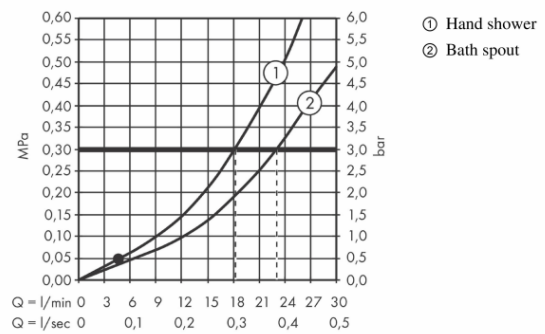

Technology

Flowchart

Flushing of pipe must be done before fittings are installed. Failure to do so voids the warranty.

Follow cleaning instructions and avoid using any harmful chemicals.

All information is for reference only. Installation shall always be based on the specs provided with actual delivered items.

For more info, visit www.kuysen.com