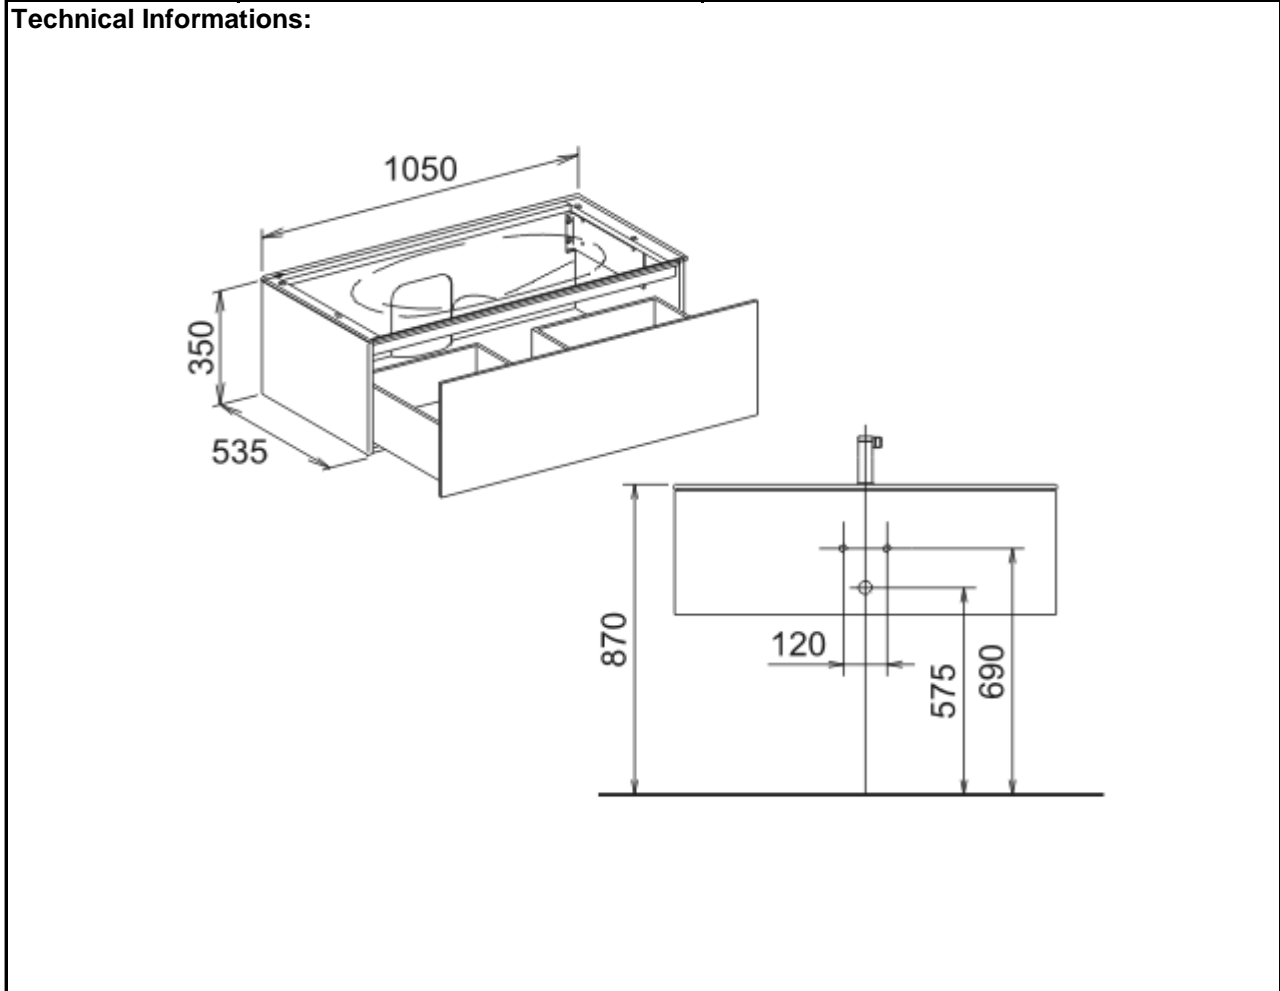

SPECIFICATION SHEET - vanity unit

BRAND:	KEUCO	Product Photo: 
ORIGIN:	Germany	
SERIES:	VANITY UNITS	
PRODUCT DESCRIPTION:	ED11 vanity unit 1 drawer push open mechanism with plastic odour trap 1¼" x 32mm	
MODEL No.	31351 140000	
FINISH/COLOUR:	Truffle	
DIMENSIONS:	535mm x 1050mm x 350mm	
OPTIONAL MATCHING PARTS:		