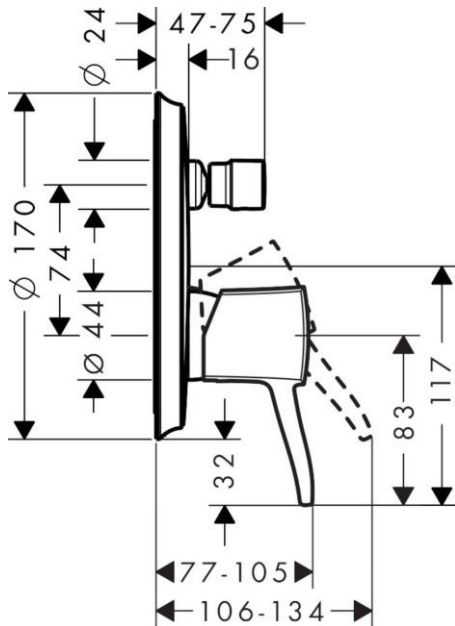

Brand : HANSGROHE, Germany
Name : METROPOL CLASSIC single lever bath mixer for concealed installation
Item Code : 31345.090
Designer : Hansgrohe
Color / Finish : Chrome/Gold
Dimensions : Overall (LxWxH in cm)
17x 13.4x 20.2cm

Product info:

- flow rate upper outlet: 21 l/min
- flow rate lower outlet: 29 l/min
- min. operating pressure: 1 bar
- max. operating pressure: 10 bar
- ceramic cartridge
- temperature limitation adjustable
- diverter with automatic resetting
- non-return valve

Add-ons

- 1 x 01800.180 Universal ibox
- 1 x 97759.000 coupling set

Flowchart

Flushing of pipe must be done before fittings are installed. Failure to do so voids the warranty.

Follow cleaning instructions and avoid using any harmful chemicals.

All information is for reference only. Installation shall always be based on the specs provided with actual delivered items.

For more info, visit www.kuysen.com