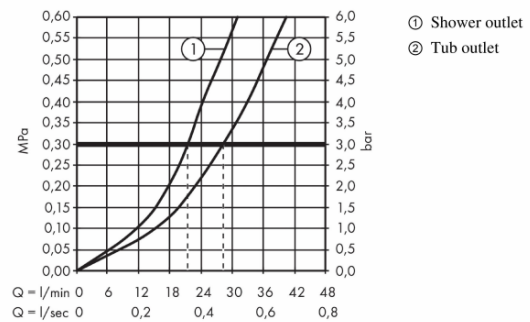

Flowchart

Flushing of pipe must be done before fittings are installed. Failure to do so voids the warranty.

Follow cleaning instructions and avoid using any harmful chemicals.

All information is for reference only. Installation shall always be based on the specs provided with actual delivered items.

For more info, visit www.kuysen.com