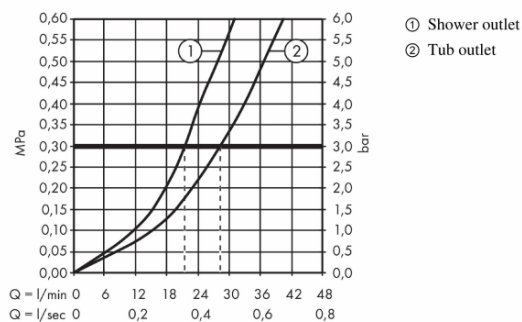

Flowchart

Flushing of pipe must be done before fittings are installed. Failure to do so voids the warranty.

Follow cleaning instructions and avoid using any harmful chemicals.

All information is for reference only. Installation shall always be based on the specs provided with actual delivered items.

For more info, visit www.kuysen.com