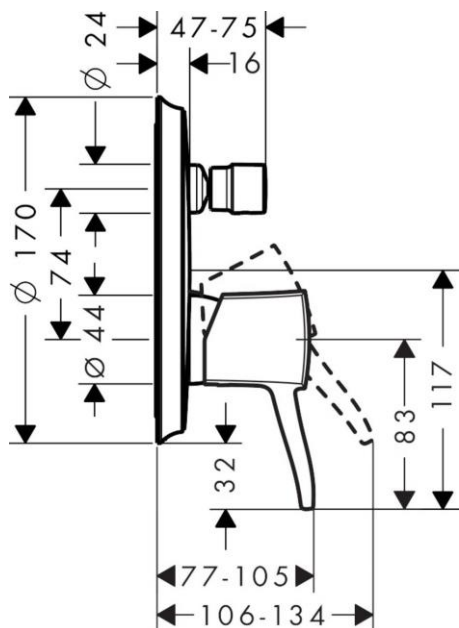

Brand : HANSGROHE, Germany
Name : METROPOL CLASSIC single lever bath mixer for concealed installation
Item Code : 31345.000
Designer : Hansgrohe
Color / Finish : Chrome
Dimensions : Overall (LxWxH in cm)
17x 13.4x 20.2cm

Product info:

- flow rate upper outlet: 21 l/min
- flow rate lower outlet: 29 l/min
- min. operating pressure: 1 bar
- max. operating pressure: 10 bar
- ceramic cartridge
- temperature limitation adjustable
- diverter with automatic resetting
- non-return valve

Add-ons

- 1 x 01800.180 Universal ibox
- 1 x 97759.000 coupling set

Flowchart

Flushing of pipe must be done before fittings are installed. Failure to do so voids the warranty.

Follow cleaning instructions and avoid using any harmful chemicals.

All information is for reference only. Installation shall always be based on the specs provided with actual delivered items.

For more info, visit www.kuysen.com