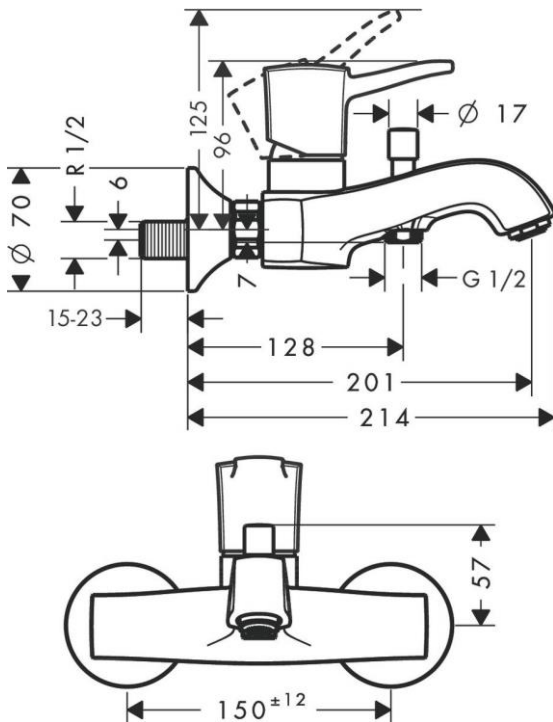

Brand : HANSGROHE, Germany  
 Name : METROPOL CLASSIC single lever bath mixer for exposed installation  
 Item Code : 31340.090  
 Designer : Hansgrohe  
 Color / Finish : Chrome/Gold  
 Dimensions : Overall (LxWxH in cm)  
 21.4x 15x 16cm

**Product info:**

- projection 201-214MM
- connection type: s-shaped connections
- center distance: 150 ± 12 mm
- spray type mixer: normal spray
- flow rate for bath spout at 3 bar: 20 l/min
- flow rate of hand shower at 3 bar: 17 l/min
- min. operating pressure: 1 bar
- max. operating pressure: 10 bar
- ceramic cartridge
- temperature limitation adjustable
- diverter with automatic resetting