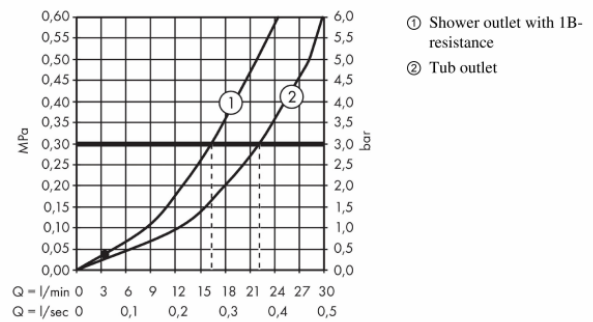

Technology

Flowchart